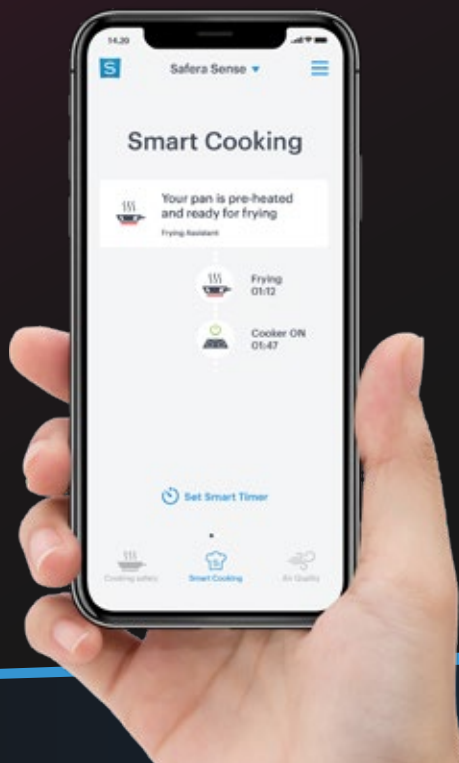

The smartest way to keep indoor air fresh is to control ventilation based on actual air quality

Clean indoor air is important for our health. Cooking is one of the main sources of air pollutants at home. Sense Integral maintains fresh and healthy indoor air by controlling the cooker hood fan based on the use of the cooktop and real-time monitoring of air quality with our proprietary sensors for:

- Fine particles (PM2.5)
- TVOC
- eCO2
- Humidity
- Temperature

Automatic lighting is nice. Matching the color temperature to your kitchen design is perfection.

Sense Integral controls the cooker hood LED lighting based on your cooking, so you'll have the lights automatically on when you need them and off when you don't.

You can also set the color temperature of the LED's to perfectly match your kitchen lighting and interior design – or even your mood on a late-night dinner or early morning breakfast.

Smart cooking is all about making you a better chef and taking care of the routine work for you

The better you are in control of cooking times and temperatures, the better chef you are.

Safera Sense Integral recognises various cooking events and sets up automatic timers. If you don't know how long you have cooked your pasta, just simply check the app for past events.