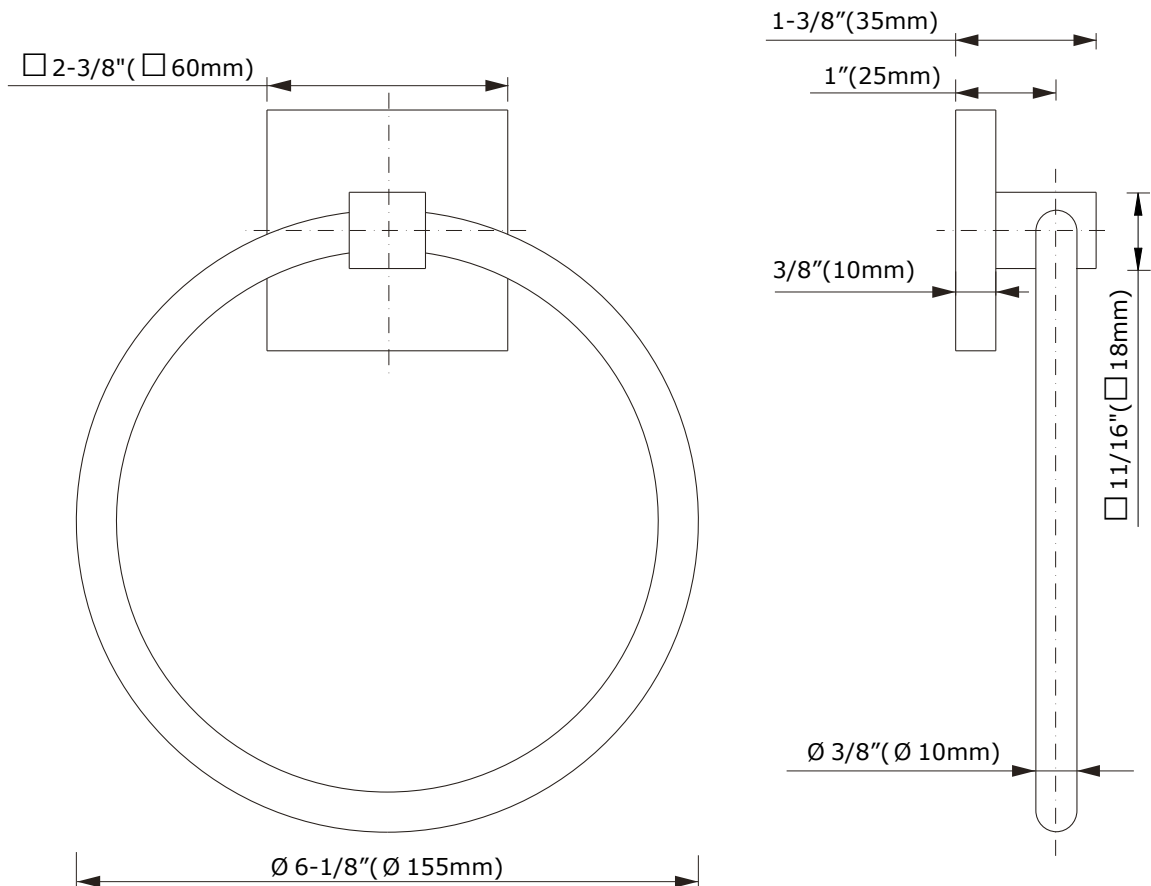

specifications

WARRANTY

1 Year Warranty

MINCIO™ Towel Ring

MODEL	FINISH
PK06827	Polished Chrome
PK06826	Brushed Nickel

INSTALLATION DIMENSIONS

Jacuzzi Luxury Bath reserves the right to make changes in specifications and materials and to change and discontinue models, both without notice or obligation. Dimensions are for reference only.