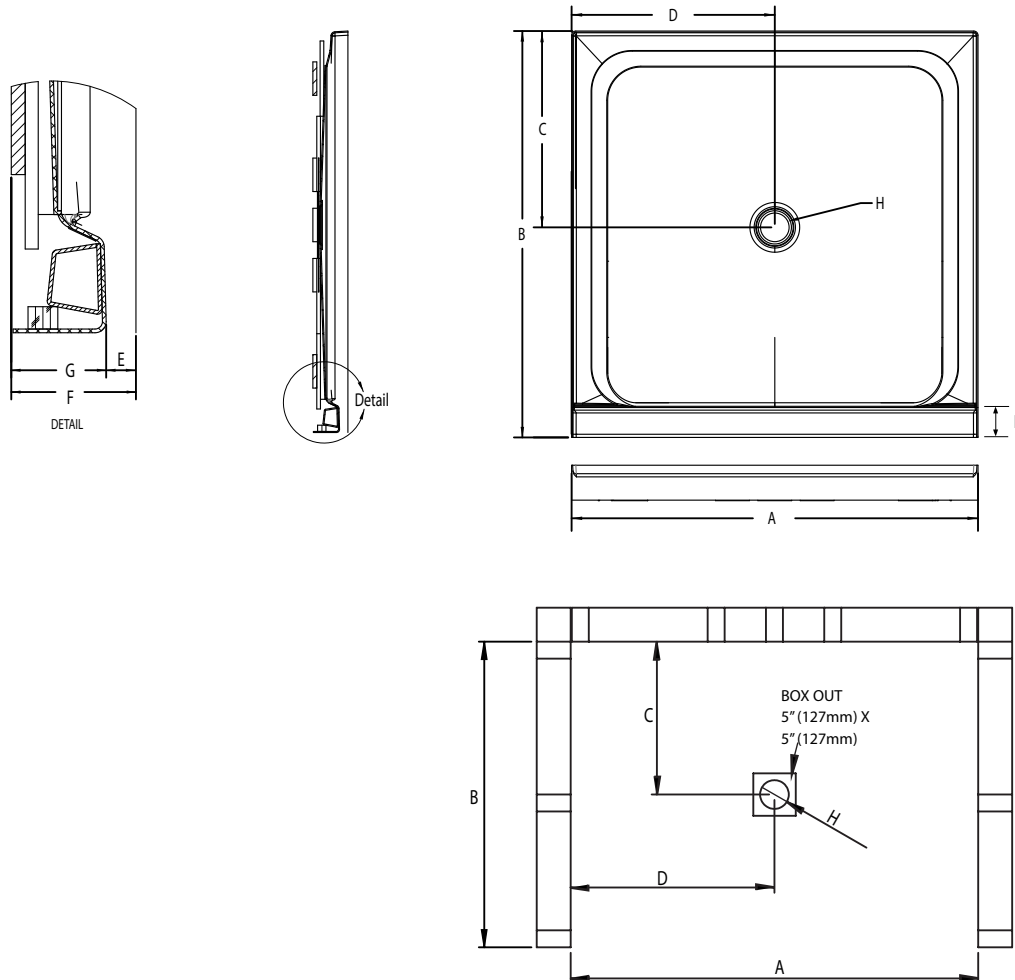

4848 Catalina® Shower Pan

TECHNICAL SPECIFICATIONS

Dimensions	
Weight (Empty)	55 lbs (25 kg)
Weight (Packaged)	60 lbs (27 kg)
Overall Dimensions	48" (1220 mm) x 48" (1220 mm) x 3-3/16" (81 mm)
Drain Location	Center
Total Weight (Floor Loading)	22.2 lbs/ft ² (109 kg/m) ²
Water Pressure Requirement	N/A
A. Overall Length	48" (1220 mm)
B. Overall Width (Includes Nailing Flange)	48" (1220 mm)
C. Drain Rough-In (From Back Wall)	23 3/16" (589 mm)
D. Drain Rough-In (From side wall)	24" (610 mm)
E. Flange Height	1" (25.4 mm)
F. Overall Height (Includes Nailing Flange)	4-3/16" (106 mm)
G. Skirt Height	3-3/16" (81 mm)
H. Drain Diameter	3-3/8" (86 mm)
I. Threshold Width	3-1/4" (83 mm)
Accessories	
Drain Kit with Strainer (Sold Separately)	PP69827

KEY DIMENSIONS

© 2021 Jacuzzi Luxury Bath • For additional information call Customer Service 800-288-4002 • <http://www.jacuzzi.com/baths/support/specs-and-manuals/>
 Refer to installation instructions included with fixture before beginning installation. Please confirm product availability and specifications before commencing with any installation work.
 PRODUCT SPECIFICATIONS AND AVAILABILITY ARE SUBJECT TO CHANGE WITHOUT NOTICE.