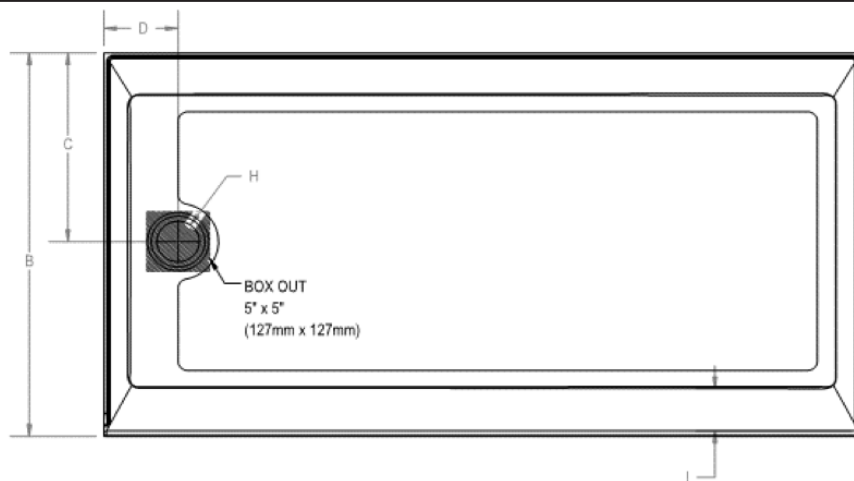

Catalina® 6032 Low-Profile Shower Pan

TECHNICAL SPECIFICATIONS

Dimensions

-	Weight (Empty)	36 lbs (16 kg)
-	Weight (Packaged)	42 lbs (19 kg)
-	Overall Dimensions	60" x 32" x 2-1/16" (1524 mm x 813 mm x 52 mm)
-	Drain Location	Left or Right Hand
-	Floor Loading	25 lbs/ft² (122 kg/m²)
-	Water Pressure Requirement	N/A
A	Overall Length	60" (1524 mm)
B	Overall Width (Includes Nailing Flange)	32" (813 mm)
C	Drain Rough-In (From Back Wall)	15-3/4" (400 mm)
D	Drain Rough-In (From Side Wall)	5-7/8" (149 mm)
E	Flange Height	1-1/4" (32 mm)
F	Overall Height (Includes Nailing Flange)	3-5/16" (84 mm)
G	Skirt Height	2" (51 mm)
H	Drain Diameter	3-3/8" (86 mm)
I	Threshold Width	3-1/2" (89 mm)

Accessories

-	Drain Kit with Strainer (Included)	MB28827
-	Drain Cover (Sold Separately)	MM23959 (White)

KEY DIMENSIONS

©2019 Jacuzzi Luxury Bath • For additional information, call Customer Service 800-288-4002 • www.jacuzzi.com/baths
Refer to installation instructions included with fixture before beginning installation. Please confirm product availability and specifications before commencing with any installation work.

PRODUCT SPECIFICATIONS AND AVAILABILITY ARE SUBJECT TO CHANGE WITHOUT NOTICE

QC26000A