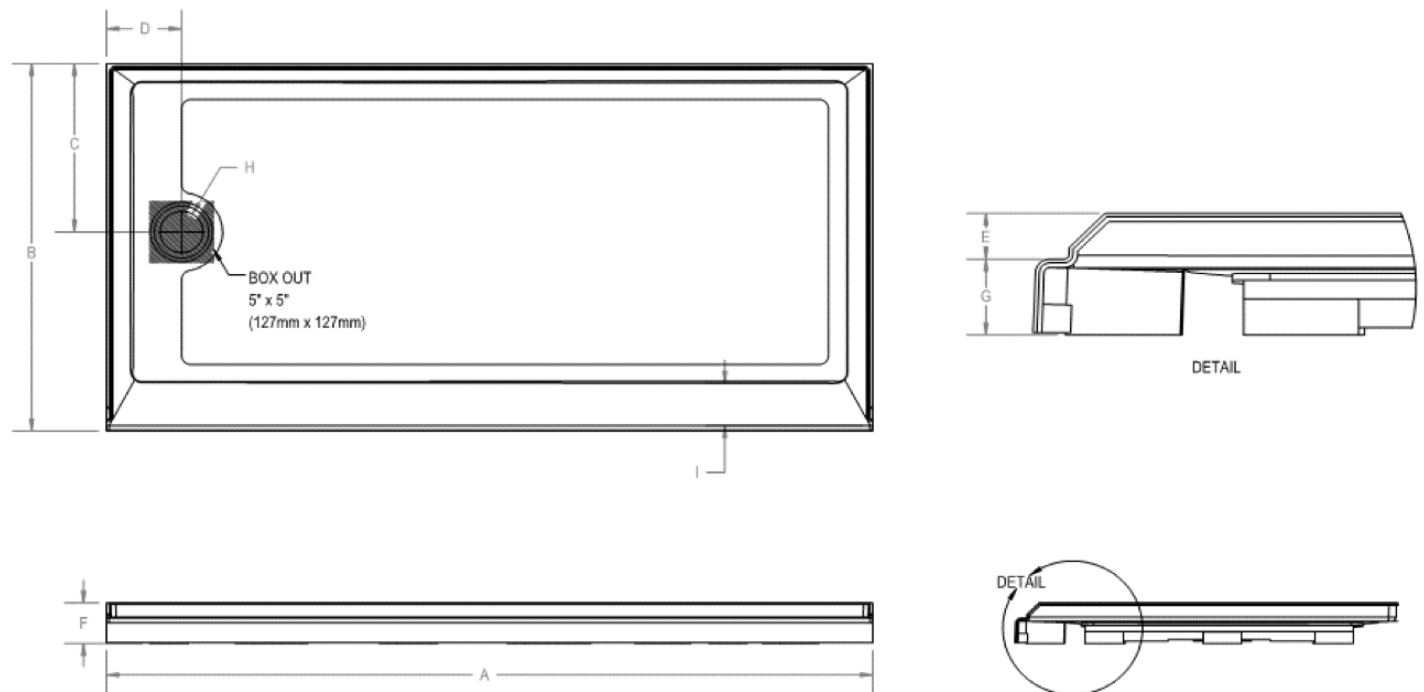

Catalina® 6030 Low-Profile Shower Pan

TECHNICAL SPECIFICATIONS

Dimensions

-	Weight (Empty)	32 lbs (15 kg)
-	Weight (Packaged)	38 lbs (17 kg)
-	Overall Dimensions	60" x 30" x 2-1/16" (1524 mm x 762 mm x 52 mm)
-	Drain Location	Left or Right Hand
-	Floor Loading	27 lbs/ft² (132 kg/m²)
-	Water Pressure Requirement	N/A
A	Overall Length	60" (1524 mm)
B	Overall Width (Includes Nailing Flange)	30" (762 mm)
C	Drain Rough-In (From Back Wall)	13-3/4" (349 mm)
D	Drain Rough-In (From Side Wall)	5-7/8" (149 mm)
E	Flange Height	1-1/4" (32 mm)
F	Overall Height (Includes Nailing Flange)	3-5/16" (84 mm)
G	Skirt Height	2" (51 mm)
H	Drain Diameter	3-3/8" (86 mm)
I	Threshold Width	3-1/2" (89 mm)

Accessories

-	Drain Kit with Strainer (Included)	MB28827
-	Drain Cover (Sold Separately)	MM23959 (White)

KEY DIMENSIONS

©2019 Jacuzzi Luxury Bath • For additional information, call Customer Service 800-288-4002 • www.jacuzzi.com/baths
Refer to installation instructions included with fixture before beginning installation. Please confirm product availability and specifications before commencing with any installation work.

PRODUCT SPECIFICATIONS AND AVAILABILITY ARE SUBJECT TO CHANGE WITHOUT NOTICE

QC25000A