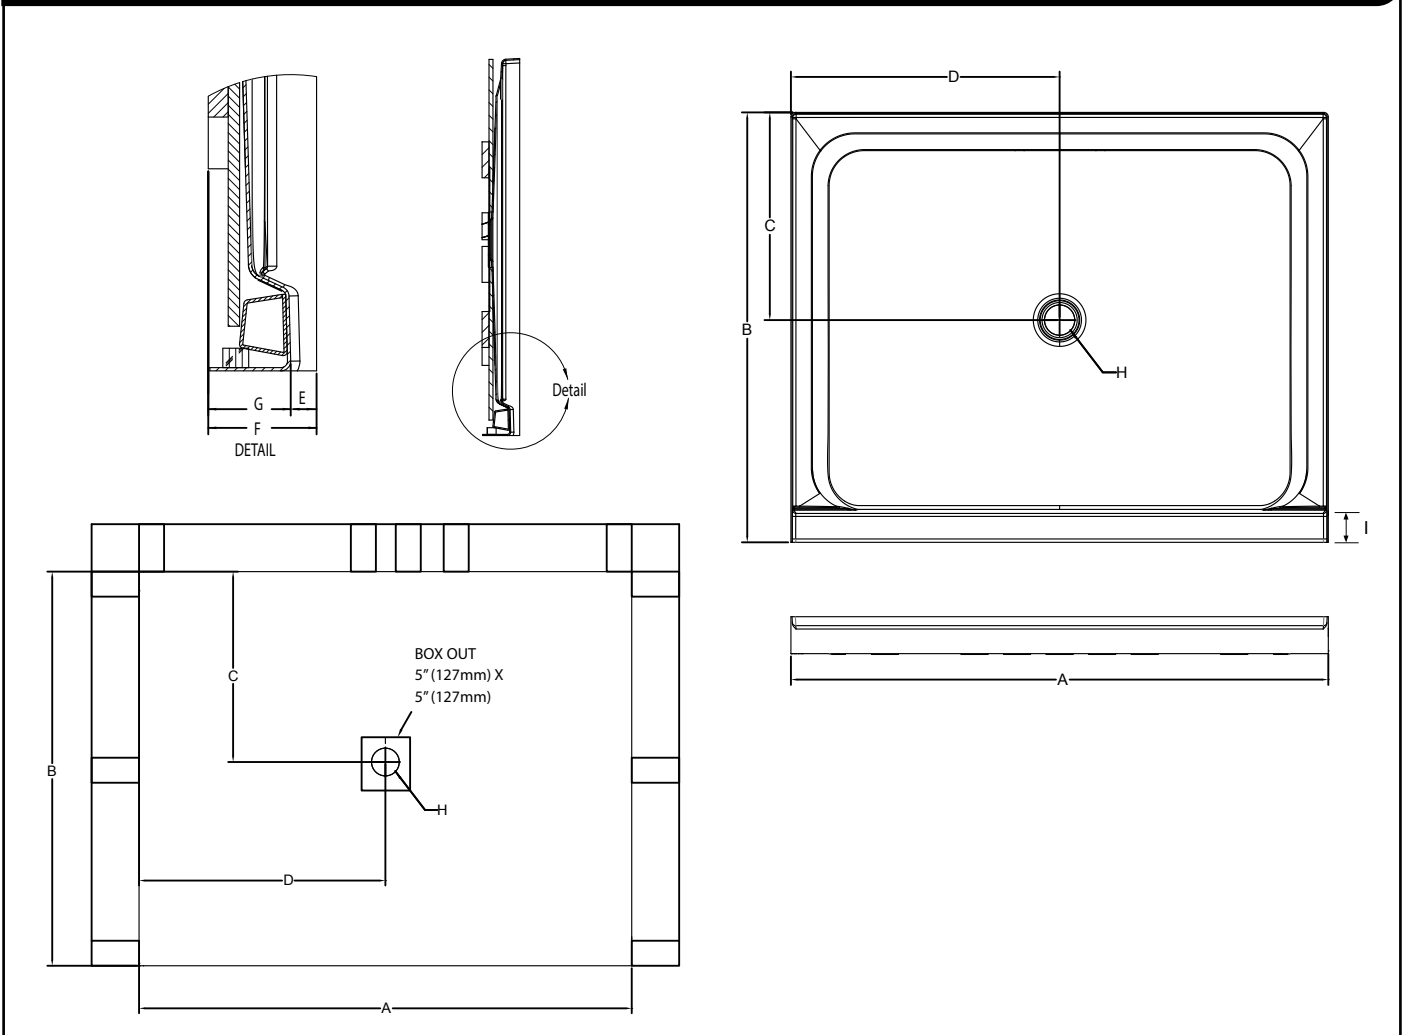

6048 Catalina® Shower Pan

TECHNICAL SPECIFICATIONS

Dimensions	
Weight (Empty)	71 lbs (32 kg)
Weight (Packaged)	76 lbs (34 kg)
Overall Dimensions	60" (1524 mm) x 48" (1220 mm) x 3-3/16" (81 mm)
Drain Location	Center
Total Weight (Floor Loading)	19.3 lbs/ft² (94 kg/m)²
Water Pressure Requirement	N/A
A. Overall Length	60" (1524 mm)
B. Overall Width (Includes Nailing Flange)	48" (1220 mm)
C. Drain Rough-In (From Back Wall)	23-3/16" (589 mm)
D. Drain Rough-In (From Side Wall)	30" (762 mm)
E. Flange Height	1" (25.4 mm)
F. Overall Height (Includes Nailing Flange)	4-3/16" (106 mm)
G. Skirt Height	3-3/16" (81 mm)
H. Drain Diameter	3-3/8" (86 mm)
I. Threshold Width	3-1/4" (83 mm)
Accessories	
Drain Kit with Strainer (Sold Separately)	PP69827

KEY DIMENSIONS

© 2021 Jacuzzi Luxury Bath • For additional information call Customer Service 800-288-4002 • <http://www.jacuzzi.com/baths/support/specs-and-manuals/>
Refer to installation instructions included with fixture before beginning installation. Please confirm product availability and specifications before commencing with any installation work.
PRODUCT SPECIFICATIONS AND AVAILABILITY ARE SUBJECT TO CHANGE WITHOUT NOTICE.

QC20000B