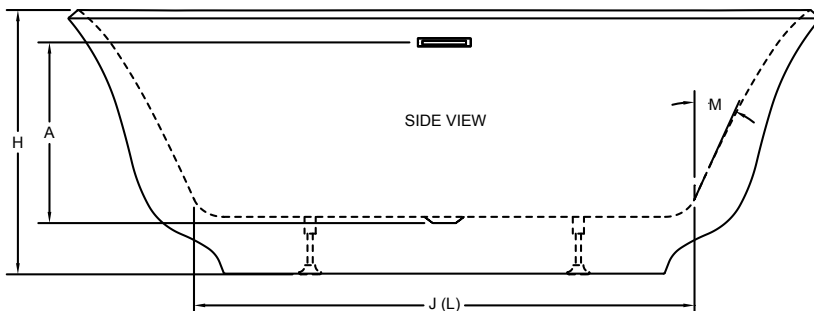

NOTE

The overall dimensions are nominal with a tolerance of +0 and -.25" (6mm).

CAUTION: The integral overflow cover is not removable. The warranty will be voided if attempted.

KEY DIMENSIONS

Note: Drawings not to scale.

*Deck width reflects only area indicated on detail.

©2017 Jacuzzi Luxury Bath • For additional information call Customer Service 800-288-4002 • www.jacuzzi.com/baths/
Refer to installation instructions included with fixture before beginning installation. Please confirm product availability and specifications before commencing with any installation work.
PRODUCT SPECIFICATIONS AND AVAILABILITY ARE SUBJECT TO CHANGE WITHOUT NOTICE.