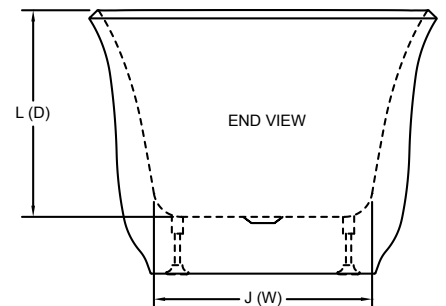

NOTE

The overall dimensions are nominal with a tolerance of +0 and -.25" (6mm).

CAUTION: The integral overflow cover is not removable. The warranty will be voided if attempted.

KEY DIMENSIONS

Note: Drawings not to scale.

*Deck width reflects only area indicated on detail.

©2017 Jacuzzi Luxury Bath • For additional information call Customer Service 800-288-4002 • www.jacuzzi.com/baths/
Refer to installation instructions included with fixture before beginning installation. Please confirm product availability and specifications before commencing with any installation work.
PRODUCT SPECIFICATIONS AND AVAILABILITY ARE SUBJECT TO CHANGE WITHOUT NOTICE.