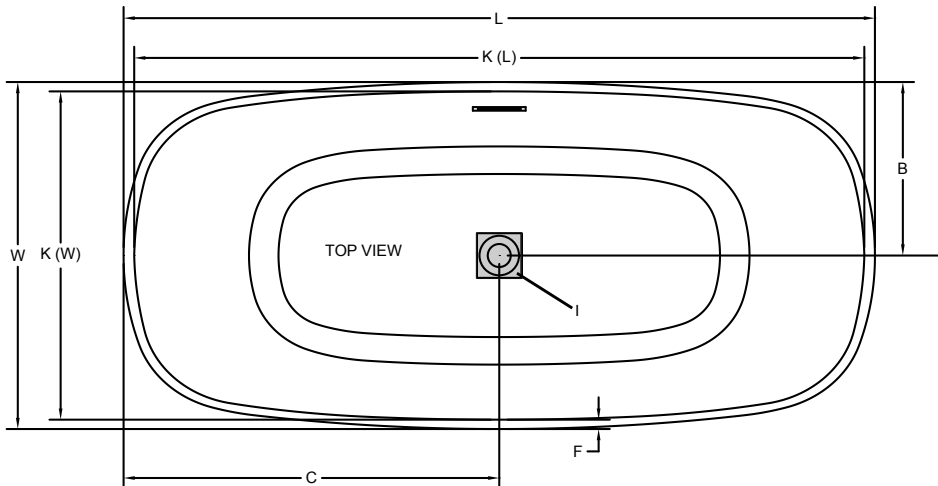

NOTE

The overall dimensions are nominal with a tolerance of +0 and -.25" (6mm).

CAUTION: The integral overflow cover is not removable. The warranty will be voided if attempted.

KEY DIMENSIONS

Note: Drawings not to scale.

*Deck width reflects only area indicated on detail.

©2017 Jacuzzi Luxury Bath • For additional information call Customer Service 800-288-4002 • www.jacuzzi.com/baths/
Refer to installation instructions included with fixture before beginning installation. Please confirm product availability and specifications before commencing with any installation work.
PRODUCT SPECIFICATIONS AND AVAILABILITY ARE SUBJECT TO CHANGE WITHOUT NOTICE.