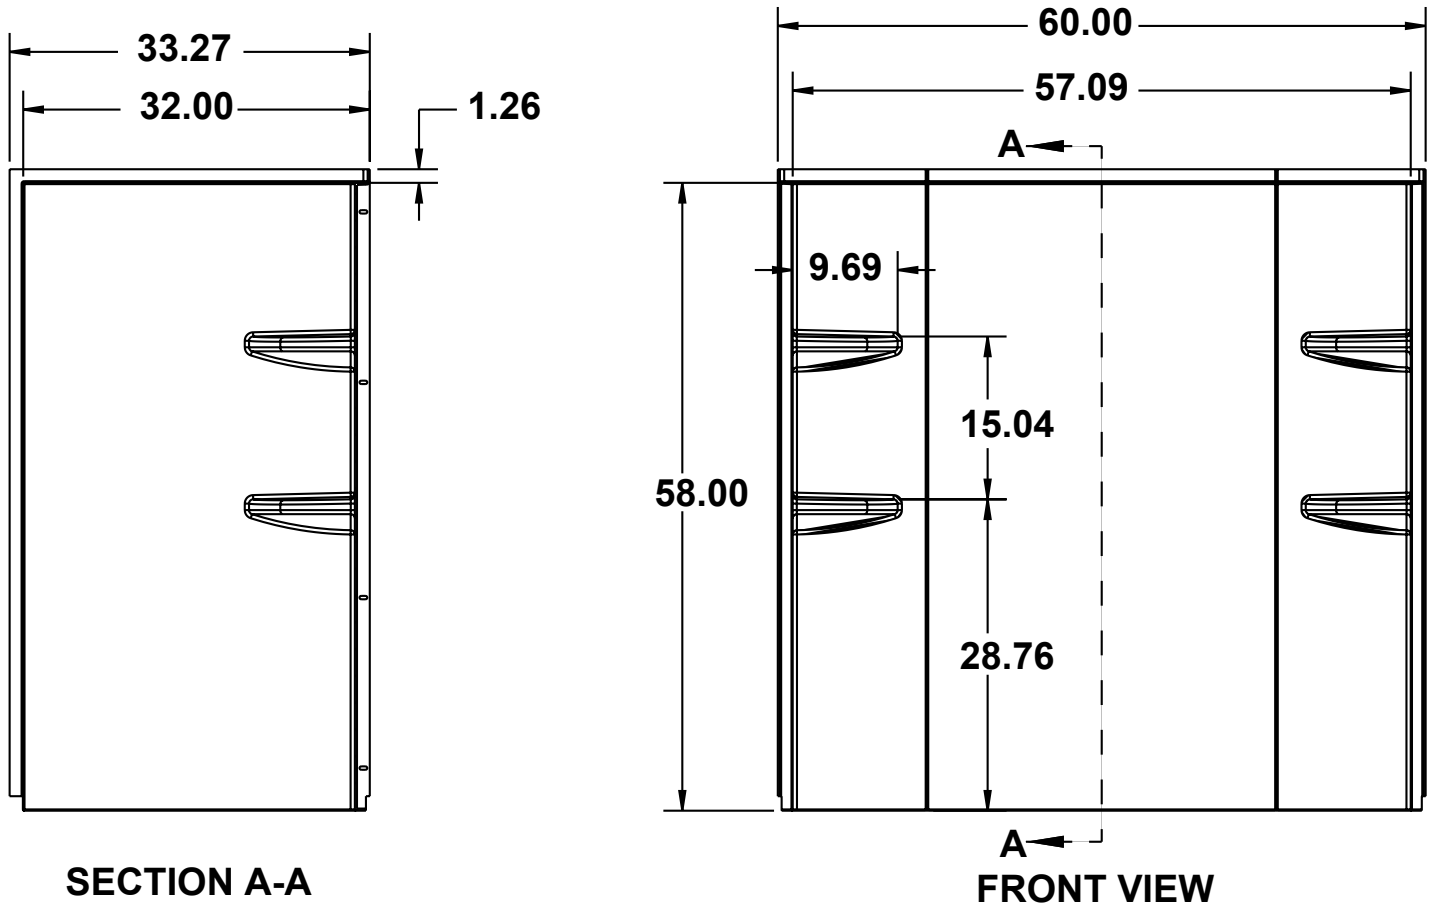

Primo® Bathtub Wall Kit

Specifications

SECTION A-A

FRONT VIEW

Dimensions		Product Weight
L	60" (1524 mm)	72 lb (33 kg)
W	32" (813 mm)	
H	58" (1473 mm)	
Product specifications are subject to change without notice.		