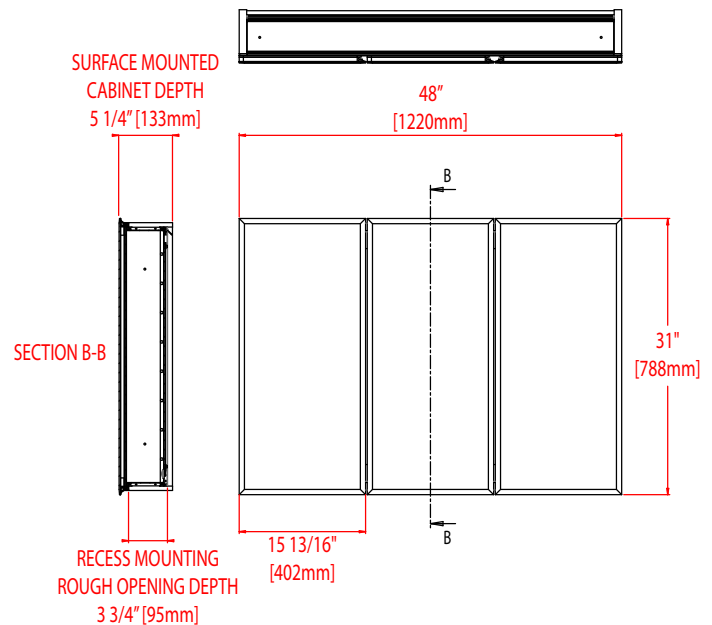

Triple Door Aluminum Tri-View Cabinet

PART NUMBER

PD50000

MATERIAL

Aluminum

COLORS AND FINISH

Silver Anodized

CODE COMPLIANCE

BS EN14749

PACKAGING DIMENSIONS W X D X H

1415mm (55 11/16") x 200mm (7 7/8") x 970mm (38 3/16")

ISTA 3A Packaging
(International Safe Transit Association)

Recommended Drill size 8mm (5/16")

FEATURES

- Can be recessed or surface mounted
- Easy to install Hang 'N' Lock system
- Double sided mirror doors with bevel on front glass
- 165° Spring Hinge
- Mirror back panel
- 9 Adjustable toughened glass shelves
Shelf depth: 80mm (3 1/8")
- Mirror glass side panels for surface mounting
- Optional pin handles for doors