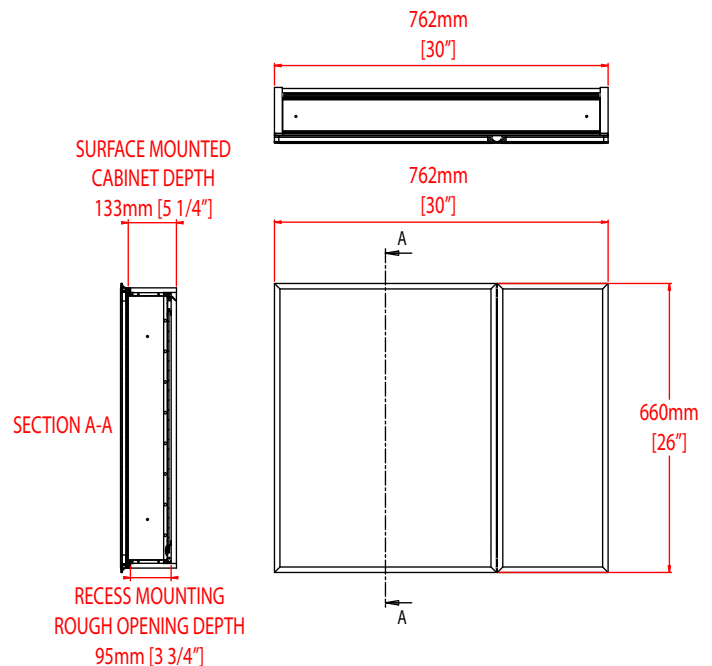

### PACKAGING DIMENSIONS W X D X H

891mm (35 1/16") x 200mm (7 7/8") x 810mm (31 7/8")

ISTA 3A Packaging  
(International Safe Transit Association)

Recommended Drill size 8mm (5/16")

### FEATURES

- Can be recessed or surface mounted
- Easy to install Hang 'N' Lock system
- Double sided mirror doors with bevel on front glass
- 165° Spring Hinge
- Mirror back panel
- 5 Adjustable toughened glass shelves  
Shelf depth: 80mm (3 1/8")
- Mirror glass side panels for surface mounting
- Optional pin handles for doors