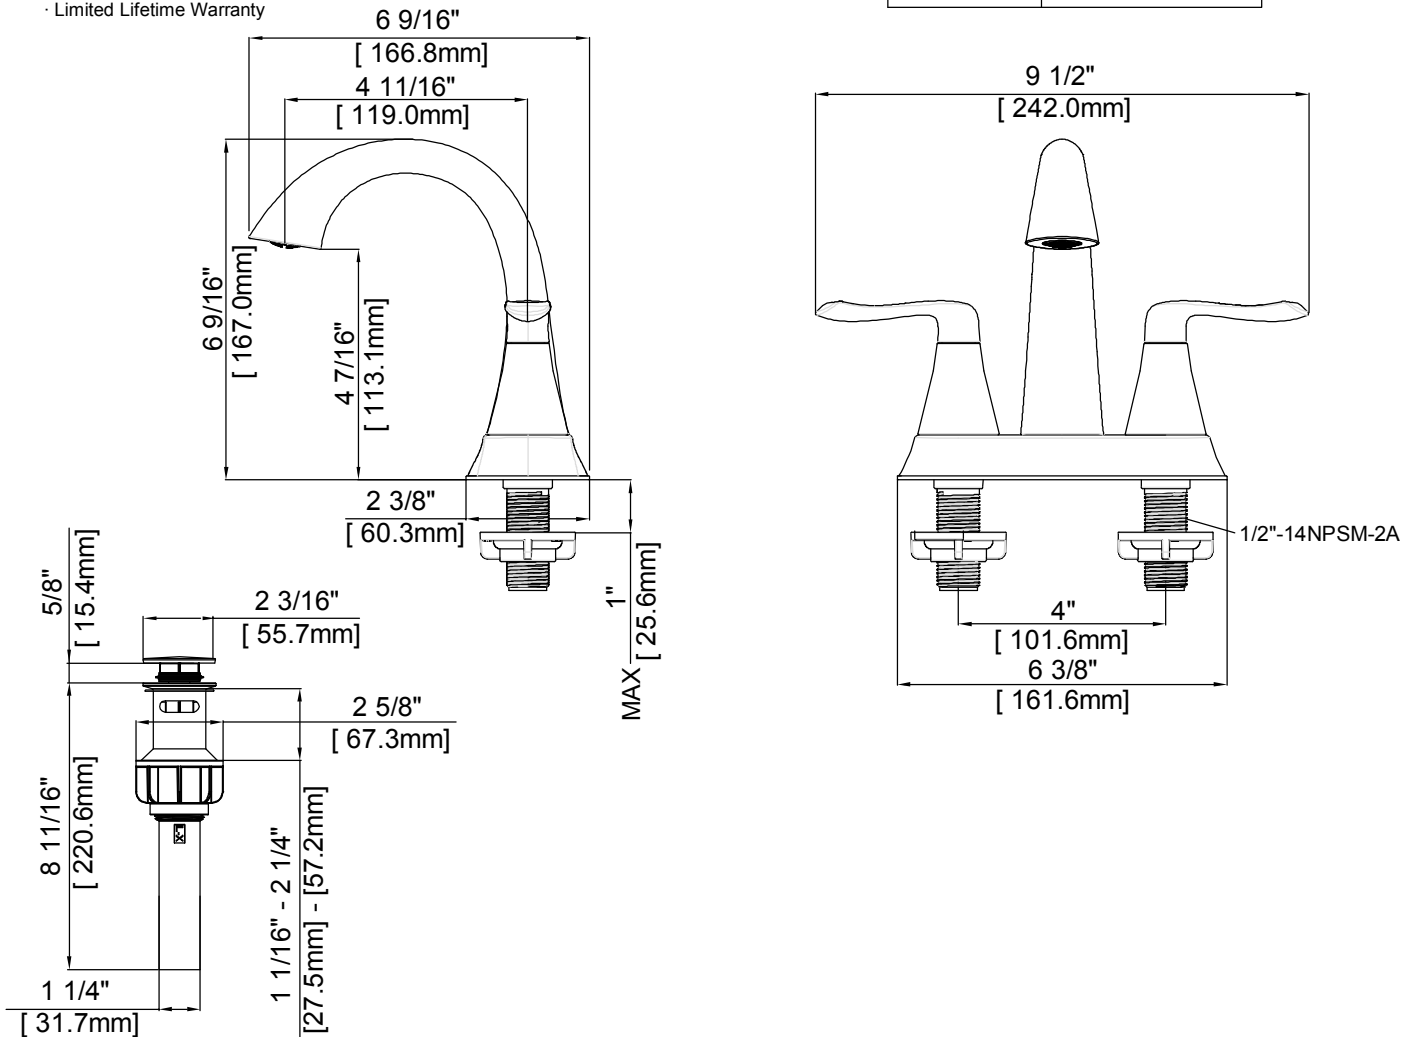

Specifications

MODEL

- PV40826 BATHROOM FAUCET - BRUSHED NICKEL
- PV40827 BATHROOM FAUCET - CHROME

FEATURES

- Ceramic Cartridge
- Metal handle
- Brass spout
- Max. flow rate: 1.2 GPM at 60 PSI

CODE COMPLIANCE

- ASME A112.18.1 / CSA B125.1
- IAPMO Certified

WARRANTY

- Limited Lifetime Warranty

BATHROOM FAUCET

MODEL	FINISH
PV40826	Brushed Nickel
PV40827	Chrome

INSTALLATION DIMENSIONS

Jacuzzi reserves the right to make changes in specifications and materials and to change and discontinue models, both without the notice or obligation. Dimensions are for reference only.