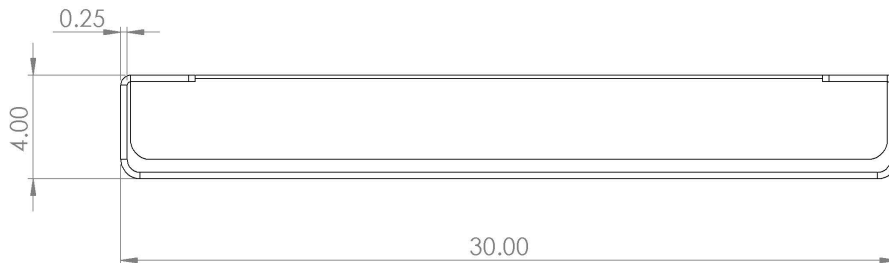

JACUZZI® 30" SHOWER SHELF

Letter	Description	30" Shower Shelf
-	Installation Type	Wall Mount
-	Product Weight	8.5 lbs (3.86 kg)
-	Product Height	3.65" (93 mm)
-	Product Width	30" (762 mm)
-	Product Depth	4" (102 mm)
-	Shelf Depth	3.25" (83 mm)

Key Features
Stainless Steel Construction
REQUIRES 2" THICK SOLID WOOD IN-WALL BACKING MATERIAL

Available Finishes
Polished Chrome
Brushed Nickel
Matte Black

© 2019 Jacuzzi Luxury Bath • For additional information call Customer Service 800-288-4002 • <http://www.jacuzzi.com>