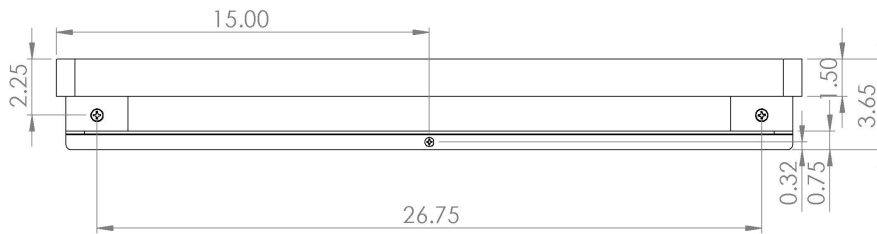

JACUZZI® 30" SHOWER SHELF

Letter	Description	30" Shower Shelf
-	Installation Type	Wall Mount
-	Product Weight	8.5 lbs (3.86 kg)
-	Product Height	3.65" (93 mm)
-	Product Width	30" (762 mm)
-	Product Depth	4" (102 mm)
-	Shelf Depth	3.25" (83 mm)

Key Features
Stainless Steel Construction
REQUIRES 2" THICK SOLID WOOD IN-WALL BACKING MATERIAL

Available Finishes
Polished Chrome
Brushed Nickel
Matte Black

© 2019 Jacuzzi Luxury Bath • For additional information call Customer Service 800-288-4002 • <http://www.jacuzzi.com>