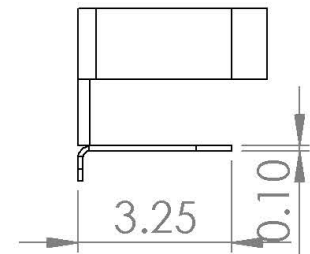

JACUZZI® 30" SHOWER SHELF

Letter	Description	30" Shower Shelf
-	Installation Type	Wall Mount
-	Product Weight	8.5 lbs (3.86 kg)
-	Product Height	3.65" (93 mm)
-	Product Width	30" (762 mm)
-	Product Depth	4" (102 mm)
-	Shelf Depth	3.25" (83 mm)

Key Features
Stainless Steel Construction
REQUIRES 2" THICK SOLID WOOD IN-WALL BACKING MATERIAL

Available Finishes
Polished Chrome
Brushed Nickel
Matte Black

© 2019 Jacuzzi Luxury Bath • For additional information call Customer Service 800-288-4002 • <http://www.jacuzzi.com>

Refer to installation instructions included with fixture before beginning installation. Please confirm product availability and specifications before commencing with any installation work.

PRODUCT SPECIFICATIONS AND AVAILABILITY ARE SUBJECT TO CHANGE WITHOUT NOTICE.