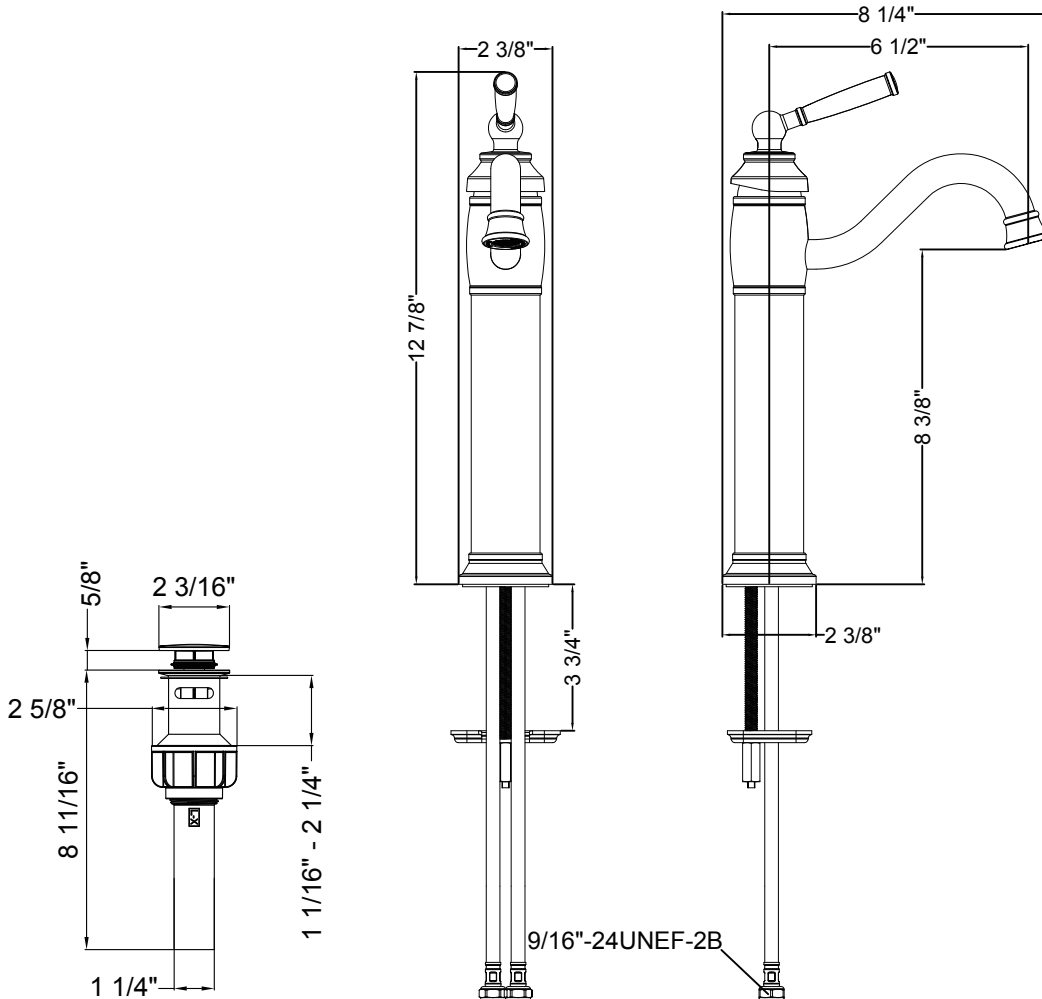

specifications

MODEL

- 72-BVF11-J BATHROOM FAUCET - POLISHED CHROME
- 72-BVF11-BN-J BATHROOM FAUCET - BRUSHED NICKEL
- 72-BVF11-BB-J BATHROOM FAUCET - OIL RUBBED BRONZE

FEATURES

- Ceramic Cartridge
- Metal handle
- Brass spout
- Max. flow rate: 1.2 GPM at 60 PSI

CODE COMPLIANCE

- ASME A112.18.1 / CSA B125.1
- IAPMO Certified

WARRANTY

- Limited Lifetime Warranty

BATHROOM FAUCET

MODEL	FINISH
72-BVF-11-J	POLISHED CHROME
72-BVF-11-BN-J	Brushed Nickel
72-BVF-11-BB-J	Oil Rubbed Bronze