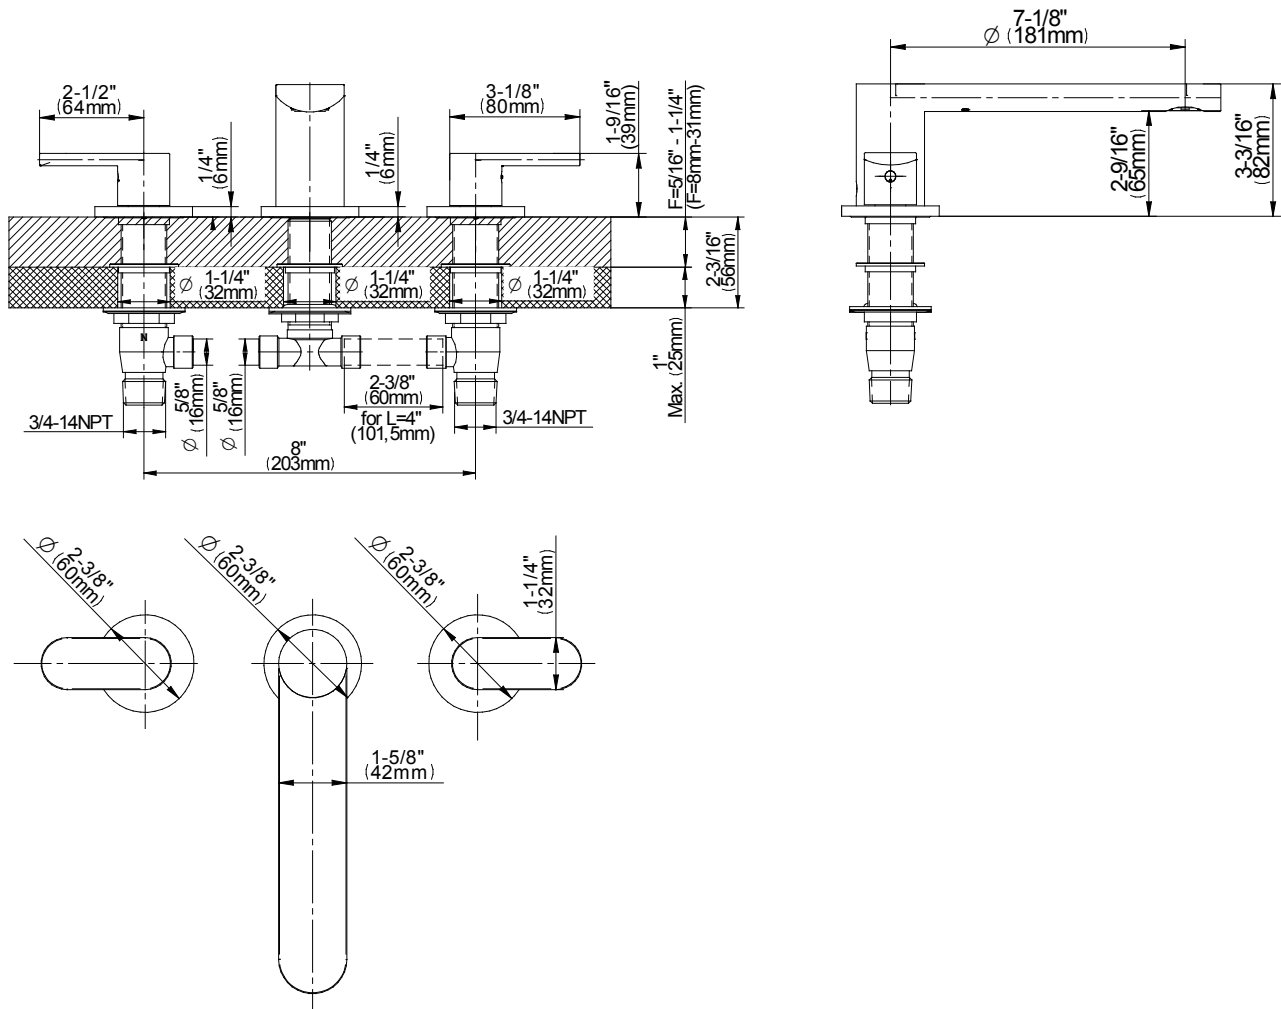

INSTALLATION DIMENSIONS

Jacuzzi reserves the right to make changes in specifications and materials and to change and discontinue models, both without the notice or obligation. Dimensions are for reference only.