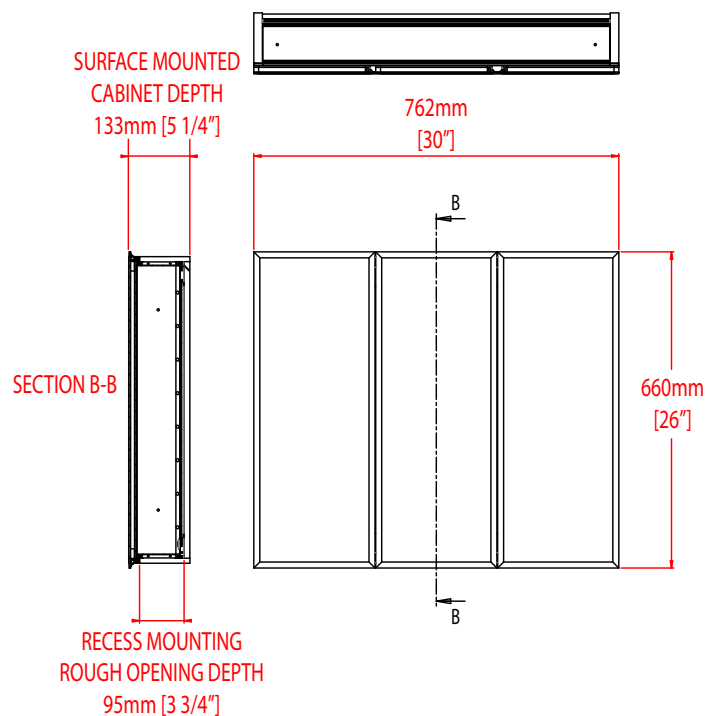

Triple Door Aluminum Tri-View Cabinet

PART NUMBER

PD47000

MATERIAL

Aluminum

COLORS AND FINISH

Silver Anodized

CODE COMPLIANCE

BS EN14749

PACKAGING DIMENSIONS W X D X H

891mm (35 1/16") x 200mm (7 7/8") x 810mm (31 7/8")

ISTA 3A Packaging
(International Safe Transit Association)

Recommended Drill size 8mm (5/16")

FEATURES

- Can be recessed or surface mounted
- Easy to install Hang 'N' Lock system
- Double sided mirror doors with bevel on front glass
- 165° Spring Hinge
- Mirror back panel
- 9 Adjustable toughened glass shelves
Shelf depth: 80mm (3 1/8")
- Mirror glass side panels for surface mounting
- Optional pin handles for doors