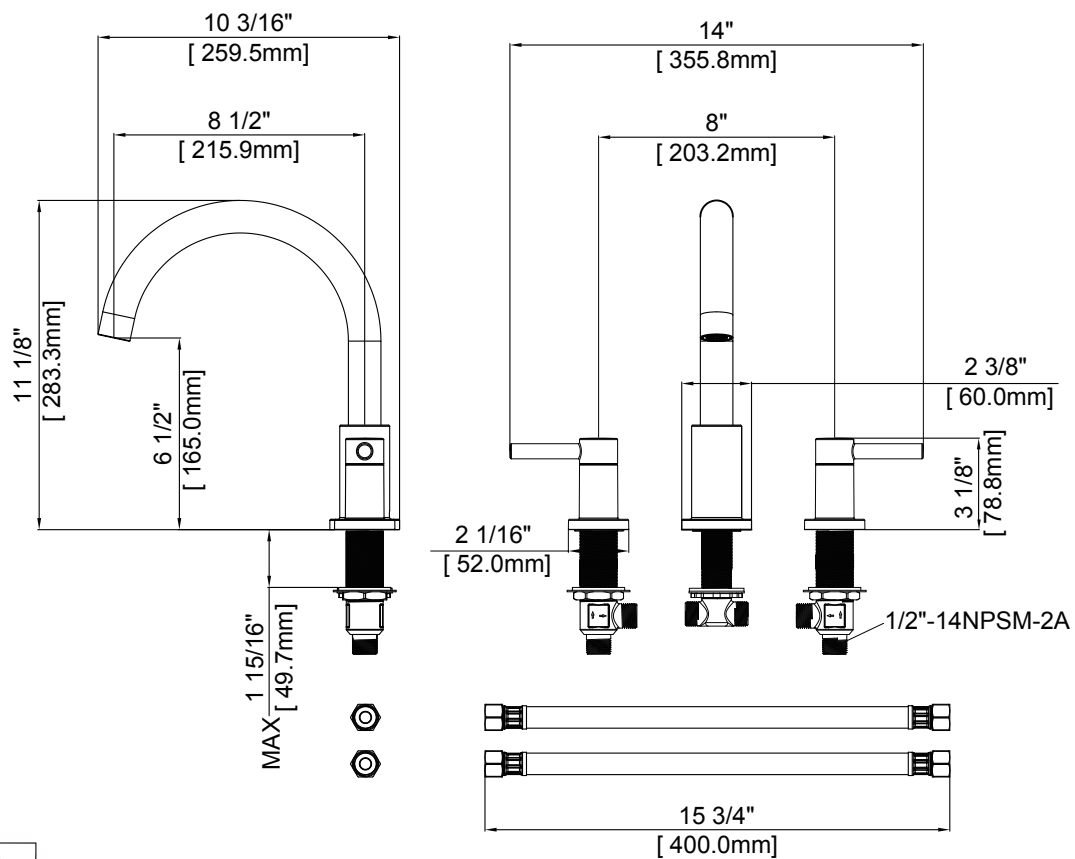

## FEATURES

- Ceramic Cartridge
- Metal handle
- 1/2" IPS connections
- Min Flow Rate: 2.4 GPM at 20 PSI
- Max Flow Rate: 15.5 GPM at 60 PSI

## WARRANTY

- Limited Lifetime Warranty

ROMAN TUB FAUCET

MODEL	FINISH
MP34826	Brushed Nickel
MP34827	Chrome
MP34845	Oil Rubbed Bronze
MP34817	Matte Black
MP34818	Brushed Bronze