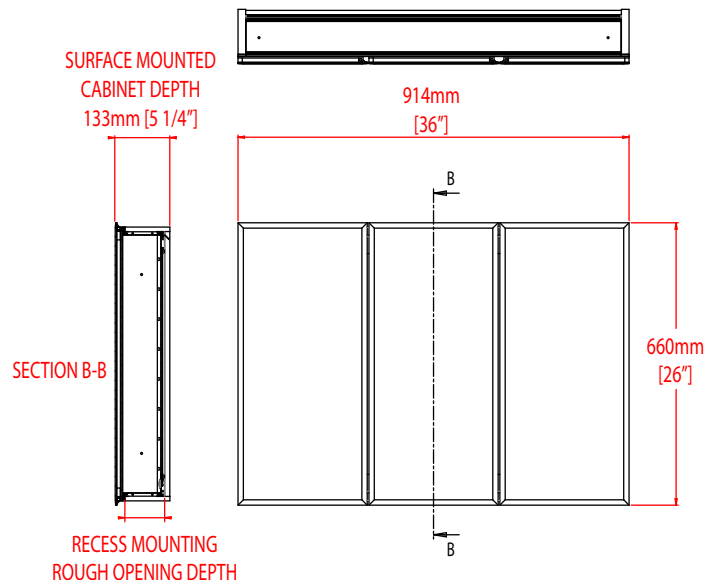

Triple Door Aluminum Tri-View Cabinet

PART NUMBER

PD48000

MATERIAL

Aluminum

COLORS AND FINISH

Silver Anodized

CODE COMPLIANCE

BS EN14749

PACKAGING DIMENSIONS W X D X H

1043mm (41 1/16") x 200mm (7 7/8") x 810mm (31 7/8")

ISTA 3A Packaging
(International Safe Transit Association)

Recommended Drill size 8mm (5/16")

FEATURES

- Can be recessed or surface mounted
- Easy to install Hang 'N' Lock system
- Double sided mirror doors with bevel on front glass
- 165° Spring Hinge
- Mirror back panel
- 9 Adjustable toughened glass shelves
Shelf depth: 80mm (3 1/8")
- Mirror glass side panels for surface mounting
- Optional pin handles for doors