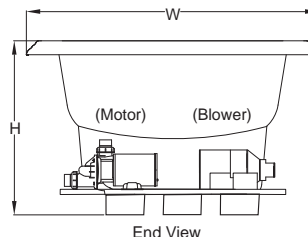

## KEY DIMENSIONS

\*Deck width reflects only area indicated on detail.

Letter	Description	English	Metric
L	Outer Length	72"	1829 mm
W	Outer Width	42"	1067 mm
H	Overall Height	26"	660 mm
A	Overflow Height	20"	508 mm
B	Long Edge to Drain Center	11 3/4"	298 mm
C	Short Edge to Drain Center	36"	914 mm
D	Drain Shoe Length	6"	152 mm
E	Deck Height	2"	51 mm
F	Deck Width*	3"	76 mm
G	Service Access Dimensions	12" H x 18" L	305 mm x 457 mm
I	Floor Cut-out for Drain	17" x 4"	432 mm x 102 mm

Side View

End View

Drain/Overflow

NOTE: Graphics May Not be to Scale

© 2010 Jacuzzi Luxury Bath • For additional information call Customer Service 800-288-4002 • [www.jacuzzi.com/technicalspecs](http://www.jacuzzi.com/technicalspecs)