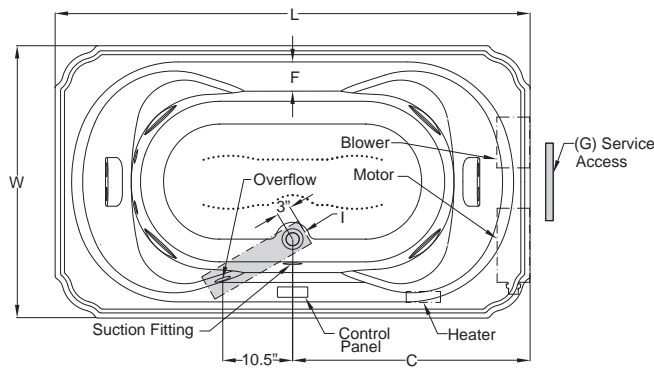

G864 Hand Rails (specify metal finish)

827: Chrome, 826: Brushed Nickel, 845: Oil Rubbed Bronze

\*Note: D095 (Chrome) is standard on Illumatherapy jets.

C263 Curved Pillow (specify color) 959: White, 958: Almond, 969: Oyster

## KEY DIMENSIONS

\*Deck width reflects only area indicated on detail.

Letter	Description	English	Metric
L	Outer Length	72"	1829 mm
W	Outer Width	42"	1067 mm
H	Overall Height	26"	660 mm
A	Overflow Height	20"	508 mm
B	Long Edge to Drain Center	11 3/4"	298 mm
C	Short Edge to Drain Center	36"	914 mm
D	Drain Shoe Length	6"	152 mm
E	Deck Height	2"	51 mm
F	Deck Width*	3"	76 mm
G	Service Access Dimensions	12" H x 18" L	305 mm x 457 mm
I	Floor Cut-out for Drain	17" x 4"	432 mm x 102 mm