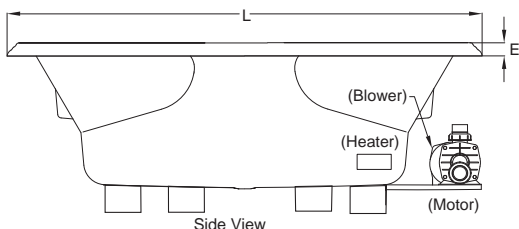

G864 Hand Rails (specify metal finish)

827: Chrome, 826: Brushed Nickel, 845: Oil Rubbed Bronze

\*Note: D095 (Chrome) is standard on Illumatherapy jets.

C263 Curved Pillow (specify color) 959: White, 958: Almond, 969: Oyster

## KEY DIMENSIONS

\*Deck width reflects only area indicated on detail.

Letter	Description	English	Metric
L	Outer Length	72"	1829 mm
W	Outer Width	42"	1067 mm
H	Overall Height	26"	660 mm
A	Overflow Height	20"	508 mm
B	Long Edge to Drain Center	11 3/4"	298 mm
C	Short Edge to Drain Center	36"	914 mm
D	Drain Shoe Length	6"	152 mm
E	Deck Height	2"	51 mm
F	Deck Width*	3"	76 mm
G	Service Access Dimensions	12" H x 18" L	305 mm x 457 mm
I	Floor Cut-out for Drain	17" x 4"	432 mm x 102 mm