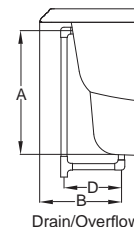

## KEY DIMENSIONS

\*Deck width reflects only area indicated on detail.

Letter	Description	English	Metric
L	Outer Length	72"	1829 mm
W	Outer Width	42"	1067 mm
H	Overall Height	26"	660 mm
A	Overflow Height	20"	508 mm
B	Long Edge to Drain Center	11 3/4"	298 mm
C	Short Edge to Drain Center	36"	914 mm
D	Drain Shoe Length	6"	152 mm
E	Deck Height	2"	51 mm
F	Deck Width*	3"	76 mm
G	Service Access Dimensions	12" H x 18" L	305 mm x 457 mm
I	Floor Cut-out for Drain	17" x 4"	432 mm x 102 mm

Side View

End View

Drain/Overflow

NOTE: Graphics May Not be to Scale

© 2010 Jacuzzi Luxury Bath • For additional information call Customer Service 800-288-4002 • [www.jacuzzi.com/technicalspecs](http://www.jacuzzi.com/technicalspecs)