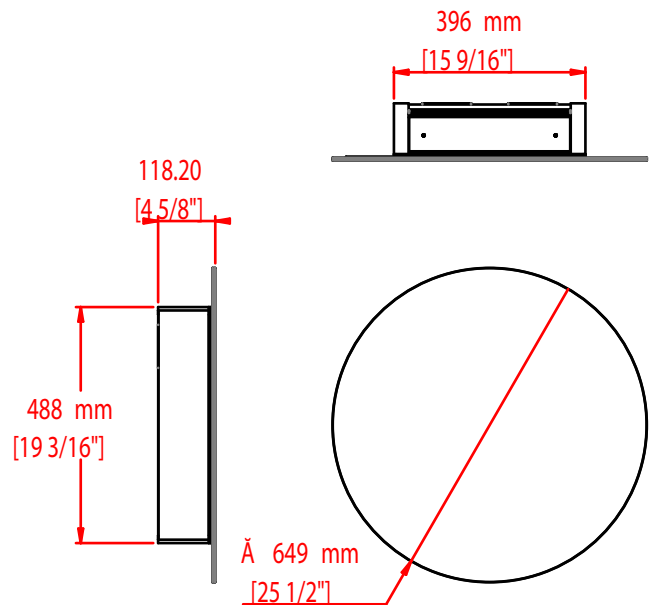

### PACKAGING DIMENSIONS W X D X H

Pack size to be confirmed.

ISTA 3A Packaging  
(International Safe Transit Association)

Recommended Drill size 8mm (5/16")

### FEATURES

- Can be recessed or surface mounted
- Easy to install Hang 'N' Lock system
- Double sided mirror door with polished pencil edge
- 160° Pivot Hinge
- Mirror back panel
- 2 Adjustable toughened glass shelves  
Shelf depth: 80mm (3 1/8")
- Mirror glass side panels for surface mounting