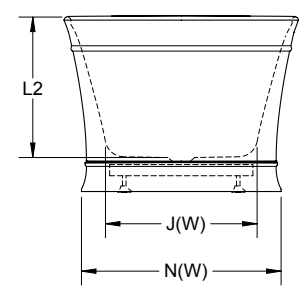

KEY DIMENSIONS

Note: Drawings not to scale.

*Deck width reflects only area indicated on detail.

©2019 Jacuzzi Luxury Bath • For additional information, call Customer Service 800-288-4002 • www.jacuzzi.com/baths
Refer to installation instructions included with fixture before beginning installation. Please confirm product availability and specifications before commencing with any installation work.

PRODUCT SPECIFICATIONS AND AVAILABILITY ARE SUBJECT TO CHANGE WITHOUT NOTICE