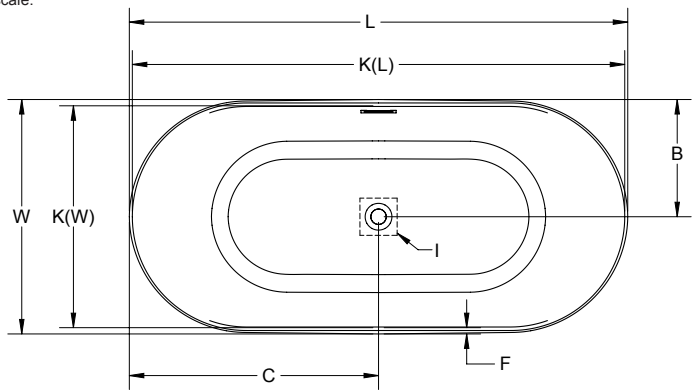

NOTE
The overall dimensions are nominal with a tolerance of +0 and -.25" (6mm).

CAUTION: The integral overflow cover is not removable. The warranty will be voided if attempted.

Tub/NW50 Filler Bundle Available

Tub Size	Tub Filler Finish	Bundle Part No.
5931	Chrome	LDB5931BCXXXXW
	Brushed Nickel	LYN5931BCXXXXG
	Matte Black	LDM5931BCXXXXG
	Brushed Bronze	LDZ5931BCXXXXG
6731	Chrome	LDB6731BCXXXXW
	Brushed Nickel	LDN6731BCXXXXG
	Matte Black	LDM6731BCXXXXG
	Brushed Bronze	LDZ6731BCXXXXG

KEY DIMENSIONS

Note: Drawings not to scale.

*Deck width reflects only area indicated on detail.

©2019 Jacuzzi Luxury Bath • For additional information, call Customer Service 800-288-4002 • www.jacuzzi.com/baths
Refer to installation instructions included with fixture before beginning installation. Please confirm product availability and specifications before commencing with any installation work.

PRODUCT SPECIFICATIONS AND AVAILABILITY ARE SUBJECT TO CHANGE WITHOUT NOTICE