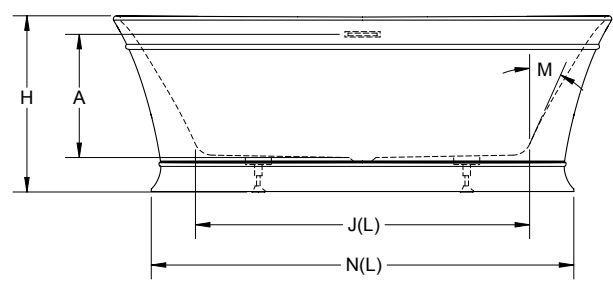

NOTE
The overall dimensions are nominal with a tolerance of +0 and -.25" (6mm).

CAUTION: The integral overflow cover is not removable. The warranty will be voided if attempted.

Tub/NW50 Filler Bundle Available

Tub Size	Tub Filler Finish	Bundle Part No.
5931	Chrome	LDB5931BCXXXXW
	Brushed Nickel	LYN5931BCXXXXG
	Matte Black	LDM5931BCXXXXG
	Brushed Bronze	LDZ5931BCXXXXG
6731	Chrome	LDB6731BCXXXXW
	Brushed Nickel	LDN6731BCXXXXG
	Matte Black	LDM6731BCXXXXG
	Brushed Bronze	LDZ6731BCXXXXG

KEY DIMENSIONS

Note: Drawings not to scale.

*Deck width reflects only area indicated on detail.

©2019 Jacuzzi Luxury Bath • For additional information, call Customer Service 800-288-4002 • www.jacuzzi.com/baths
Refer to installation instructions included with fixture before beginning installation. Please confirm product availability and specifications before commencing with any installation work.

PRODUCT SPECIFICATIONS AND AVAILABILITY ARE SUBJECT TO CHANGE WITHOUT NOTICE