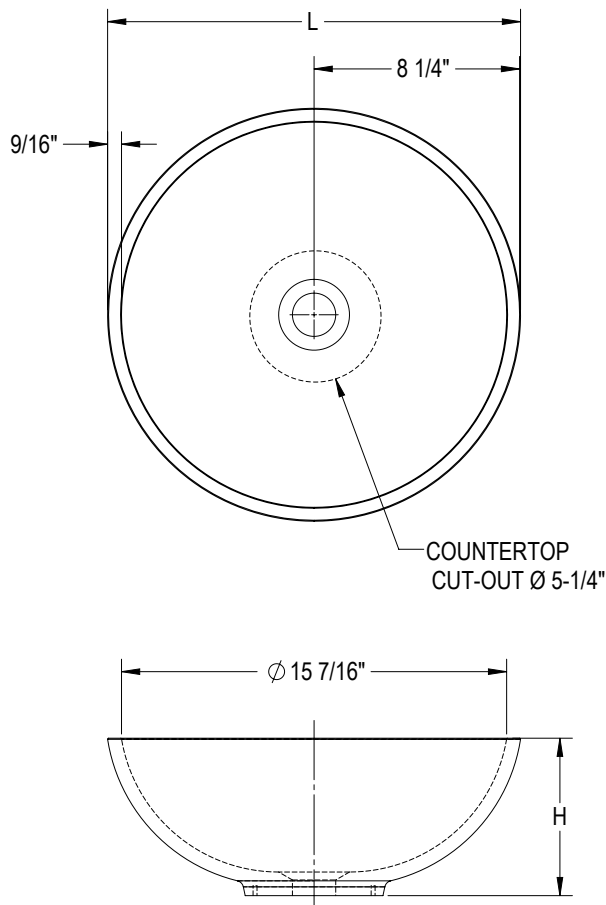

## Ileana™ Technical Specifications

Letter	Description	Above Counter Bathroom Sink
L	Outer Length	Ø 16-1/2" (419.1 mm)
W	Outer Width	N/A
H	Overall Height	6-5/16" (160.33 mm)
-	Drain Hole	1-7/8" (47.625 mm)
-	Bowl Depth	5-3/8" (136.52 mm)
-	Faucet Hole	N/A
-	With Overflow	No
-	Bowl Configuration	Single
-	Installation	Vessel
-	Template / Cut-Out	No / 5-1/4" (133.3 mm)
-	<b>Compliance Certification</b>	<b>CSA B45.5-11/APMO Z124-2011</b>

### Key Dimensions