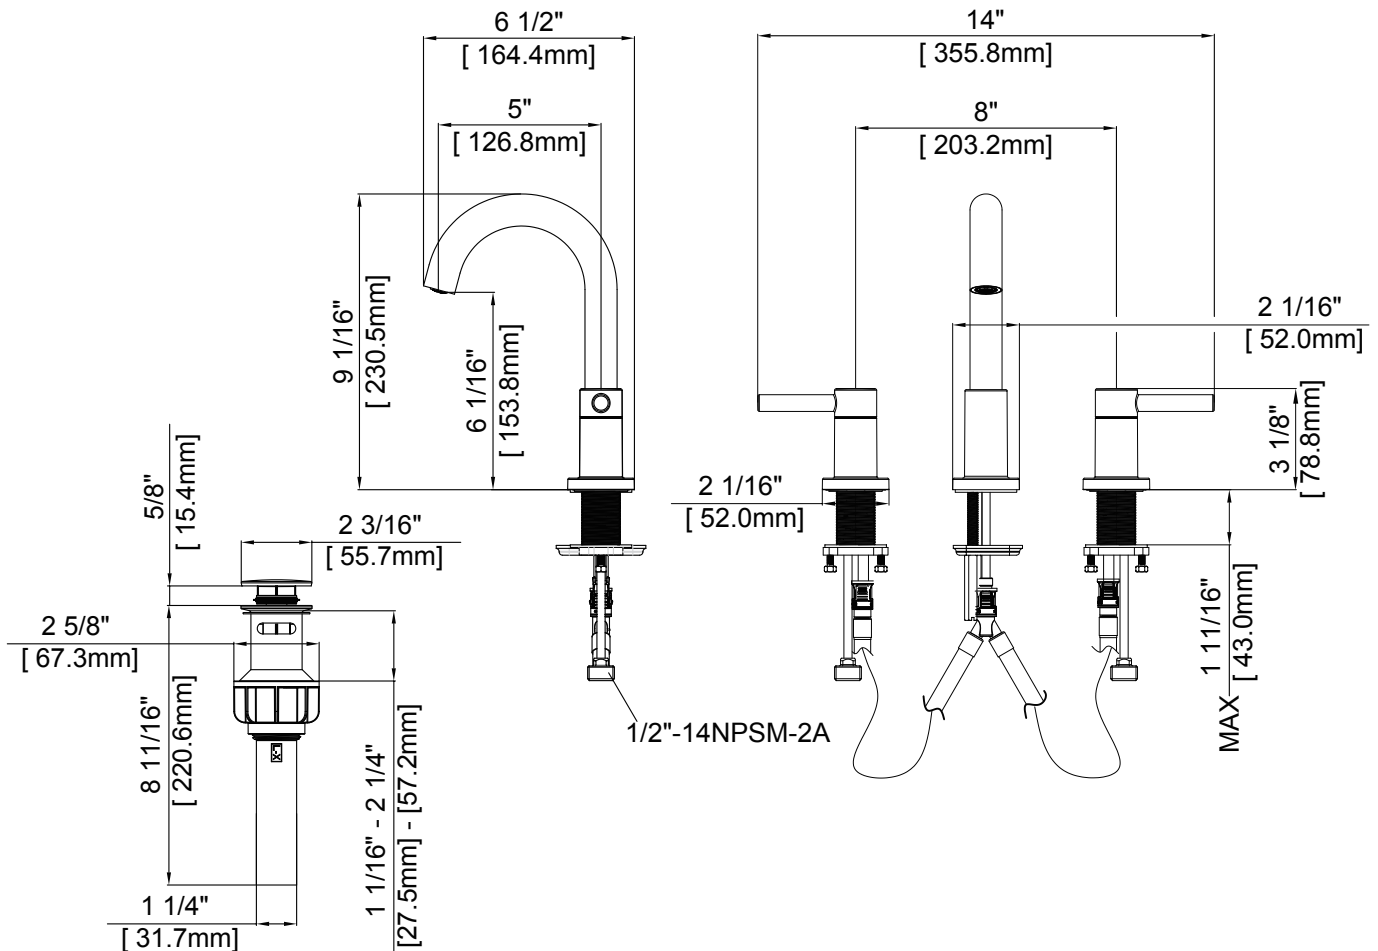

FEATURES

- Ceramic Cartridge
- Metal handle
- Brass spout
- Max. flow rate: 1.2 gpm at 60 PSI

CODE COMPLIANCE

- ASME A112.18.1
- IAPMO Certified

WARRANTY

- Limited Lifetime Warranty

BATHROOM FAUCET

MODEL	FINISH
MP45000	Brushed Nickel
MP45827	Chrome
MP45845	Oil Rubbed Bronze
MP45817	Matte Black
MP45818	Brushed Bronze