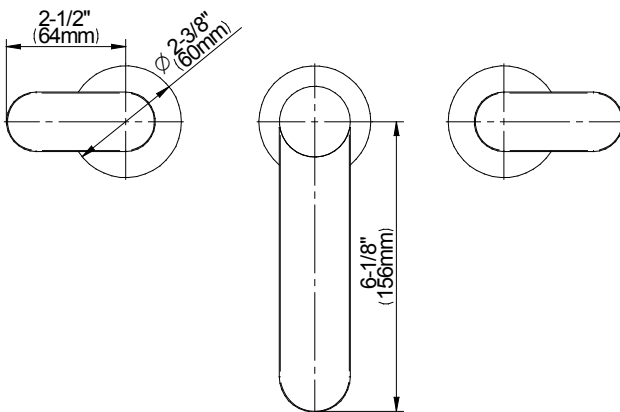

INSTALLATION DIMENSIONS

Jacuzzi reserves the right to make changes in specifications and materials and to change and discontinue models, both without the notice or obligation. Dimensions are for reference only.