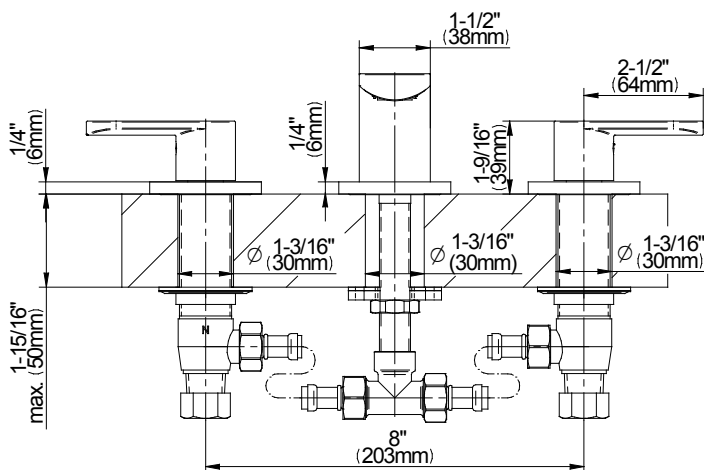

INSTALLATION DIMENSIONS

Jacuzzi reserves the right to make changes in specifications and materials and to change and discontinue models, both without the notice or obligation. Dimensions are for reference only.