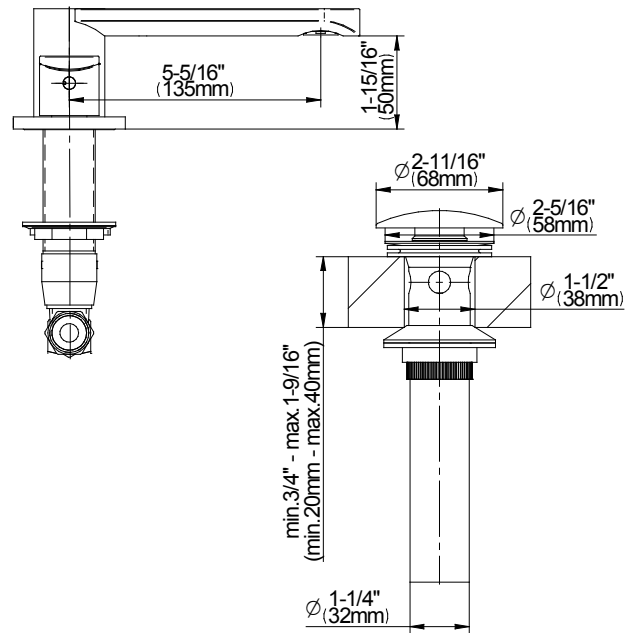

INSTALLATION DIMENSIONS

Jacuzzi reserves the right to make changes in specifications and materials and to change and discontinue models, both without the notice or obligation. Dimensions are for reference only.