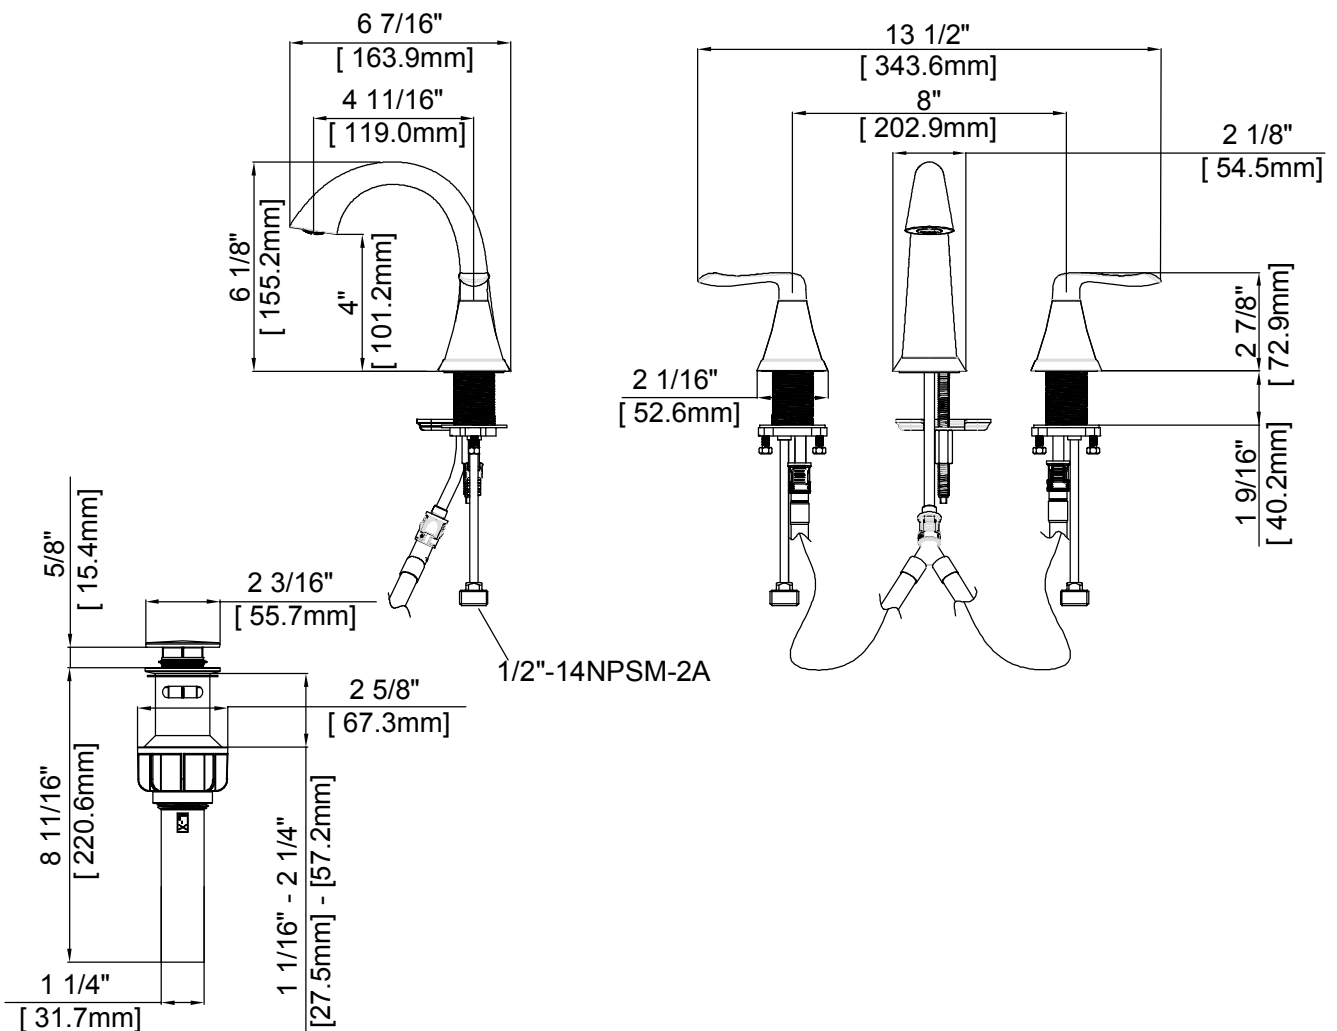

Specifications

MODEL

- PV41826 BATHROOM FAUCET - BRUSHED NICKEL
- PV41827 BATHROOM FAUCET - CHROME

FEATURES

- Ceramic Cartridge
- Metal handle
- Brass spout
- Max. flow rate: 1.2 GPM at 60 PSI

CODE COMPLIANCE

- ASME A112.18.1 / CSA B125.1
- IAPMO Certified

WARRANTY

- Limited Lifetime Warranty

BATHROOM FAUCET

MODEL	FINISH
PV41826	Brushed Nickel
PV41827	Chrome

INSTALLATION DIMENSIONS

Jacuzzi reserves the right to make changes in specifications and materials and to change and discontinue models, both without the notice or obligation. Dimensions are for reference only.