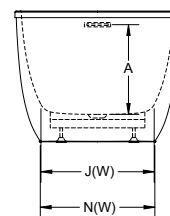

KEY DIMENSIONS

*Deck width reflects only area indicated on detail.

©2018 Jacuzzi Luxury Bath • For additional information, call Customer Service 800-288-4002 • www.jacuzzi.com/baths
Refer to installation instructions included with fixture before beginning installation. Please confirm product availability and specifications before commencing with any installation work.

PRODUCT SPECIFICATIONS AND AVAILABILITY ARE SUBJECT TO CHANGE WITHOUT NOTICE