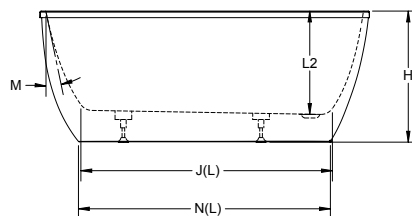

KEY DIMENSIONS

*Deck width reflects only area indicated on detail.

©2018 Jacuzzi Luxury Bath • For additional information, call Customer Service 800-288-4002 • www.jacuzzi.com/baths
Refer to installation instructions included with fixture before beginning installation. Please confirm product availability and specifications before commencing with any installation work.

PRODUCT SPECIFICATIONS AND AVAILABILITY ARE SUBJECT TO CHANGE WITHOUT NOTICE