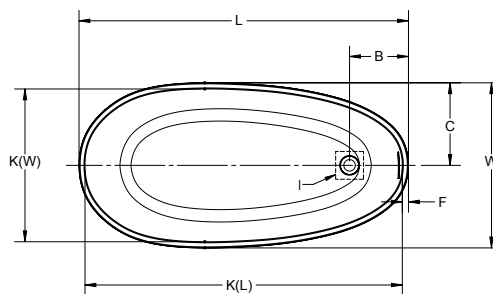

KEY DIMENSIONS

*Deck width reflects only area indicated on detail.

©2018 Jacuzzi Luxury Bath • For additional information, call Customer Service 800-288-4002 • www.jacuzzi.com/baths
Refer to installation instructions included with fixture before beginning installation. Please confirm product availability and specifications before commencing with any installation work.

PRODUCT SPECIFICATIONS AND AVAILABILITY ARE SUBJECT TO CHANGE WITHOUT NOTICE