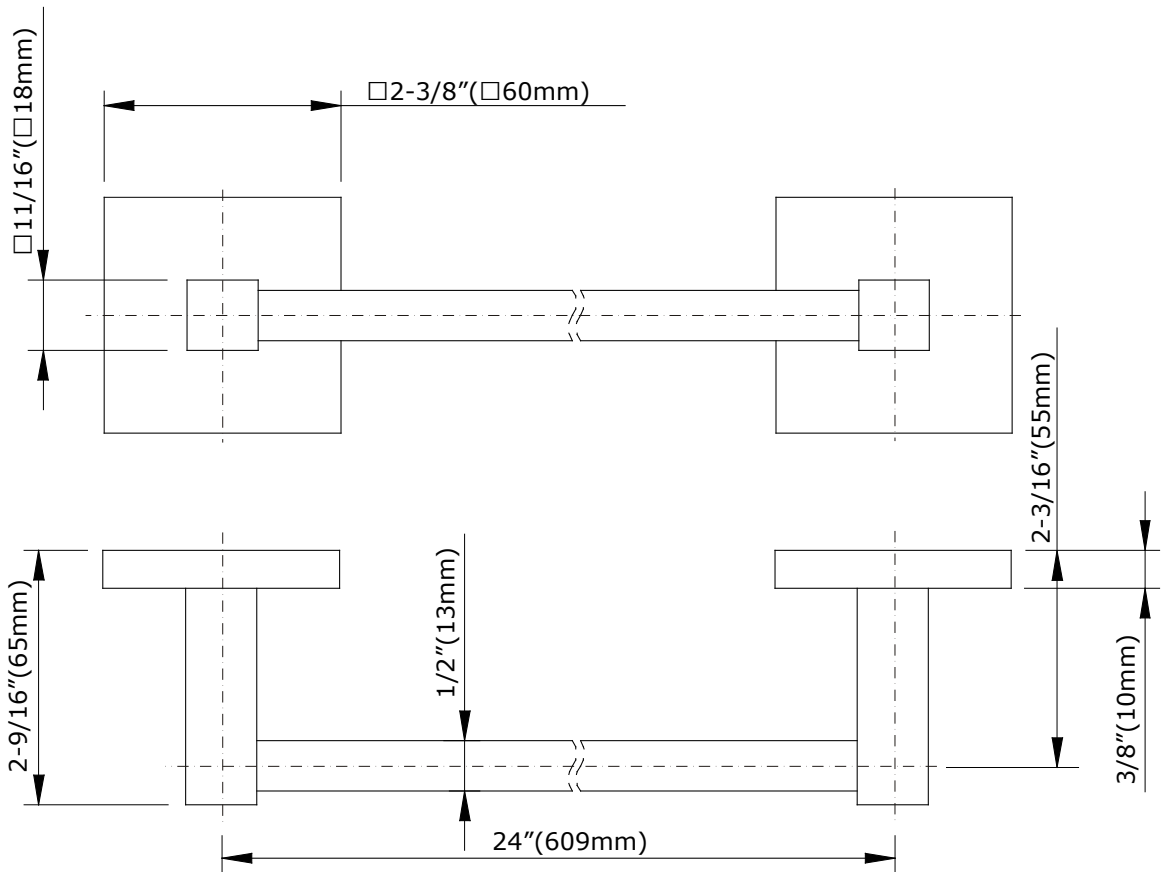

specifications

WARRANTY

1 Year Warranty

MINCIO™ Towel Bar

MODEL	FINISH
PK07827	Polished Chrome
PK07826	Brushed Nickel

INSTALLATION DIMENSIONS

Jacuzzi Luxury Bath reserves the right to make changes in specifications and materials and to change and discontinue models, both without notice or obligation. Dimensions are for reference only.