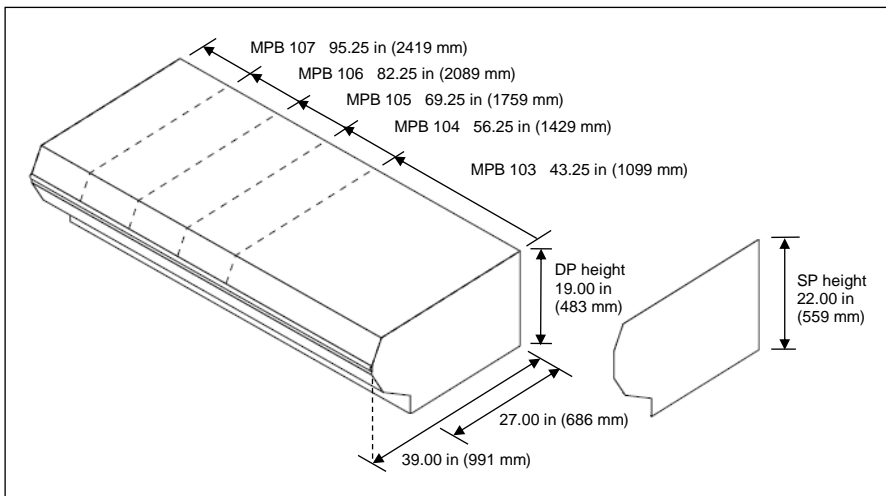

Henny Penny merchandiser bases offer an attractive and durable foundation for Henny Penny HMR merchandisers, either standalone or as part of a deli case line.

Profile bases are continuous length base units with a sleek faceted profile ending in a deep recessed bottom. Choose from 2 heights for desired food display and access:

- 19 in (483 mm) Deli Profile (DP)
- 22 in (559 mm) Serve Profile (SP)

Standard Features

- Rugged stainless steel construction for easy cleaning and long life
- Sturdy structural framework
- Full length protective bumper strip strategically placed to prevent grocery cart damage
- Recessed kicker panel
- Adjustable leveling feet
- Standard finishes: white, cream, or stainless steel
- Custom color panels and bumper colors available to match store décor

- Stainless steel exterior
- Structural steel interior framework
- Choice of 19 in (483 mm) Deli Profile (DP) height or 22 in (559 mm) Serve Profile (SP) height
- Full length protective bumper strip
- Leveling feet

Laboratory certifications

	MPB 103	MPB 104	MPB 105	MPB 106	MPB 107
Dimensions					
Width	43.25 in (1099 mm)	56.25 in (1429 mm)	69.25 in (1759 mm)	82.25 in (2089 mm)	95.25 in (2419 mm)
Depth	39.00 in (991 mm)	39.00 in (991 mm)	39.00 in (991 mm)	39.00 in (991 mm)	39.00 in (991 mm)
Height DP	19.00 in (483 mm)	19.00 in (483 mm)	19.00 in (483 mm)	19.00 in (483 mm)	19.00 in (483 mm)
Height SP	22.00 in (559 mm)	22.00 in (559 mm)	22.00 in (559 mm)	22.00 in (559 mm)	22.00 in (559 mm)
Crated					
Length	50 in (1265 mm)	63 in (1600 mm)	76 in (1930 mm)	88 in (2230 mm)	101 in (2560 mm)
Depth	49 in (1240 mm)	49 in (1240 mm)	49 in (1240 mm)	49 in (1240 mm)	47 in (1195 mm)
Height	29 in (740 mm)	29 in (740 mm)	29 in (740 mm)	29 in (740 mm)	40 in (1015 mm)
Volume	41 ft ³ (1.2 m ³)	52 ft ³ (1.5 m ³)	62 ft ³ (1.8 m ³)	72 ft ³ (2.1 m ³)	108 ft ³ (3.1 m ³)
Weight	Contact Henny Penny				