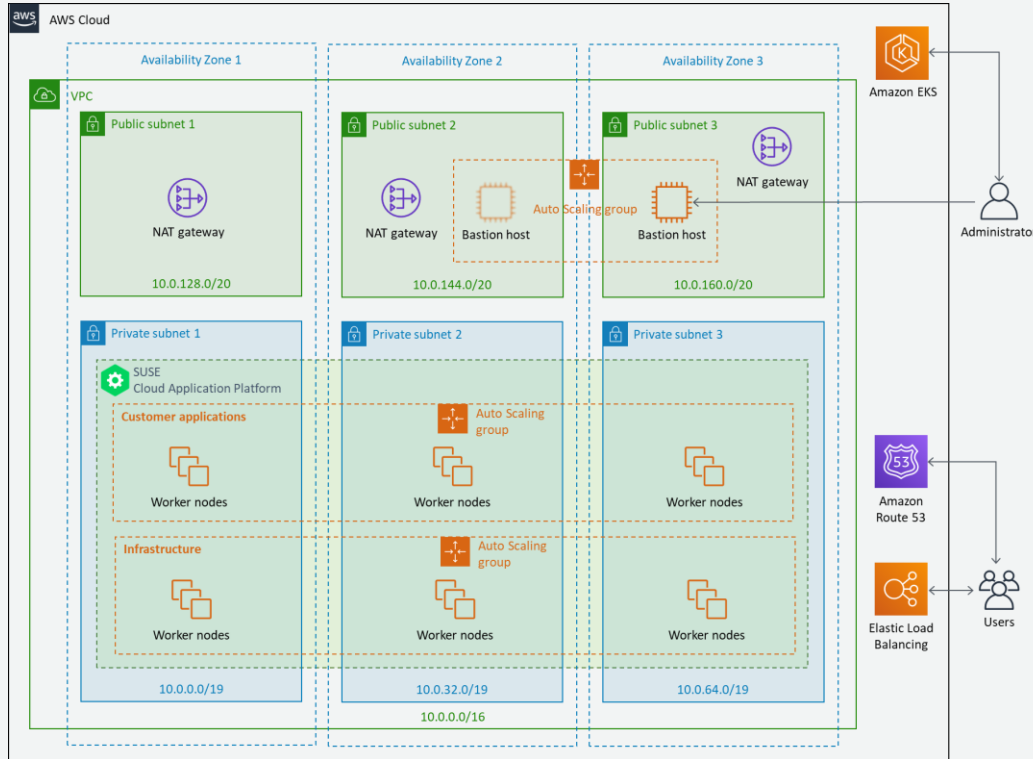

Quick Start – Automated Deployment

SUSE Cloud Application Platform on Amazon EKS

- Deploys a highly available VPC architecture in under an hour
- Jointly engineered following the AWS Well-Architected Framework
- Apply for AWS credits on qualified pilot projects: <http://bit.ly/2uxgV2G>
- Email aws@suse.com for more info