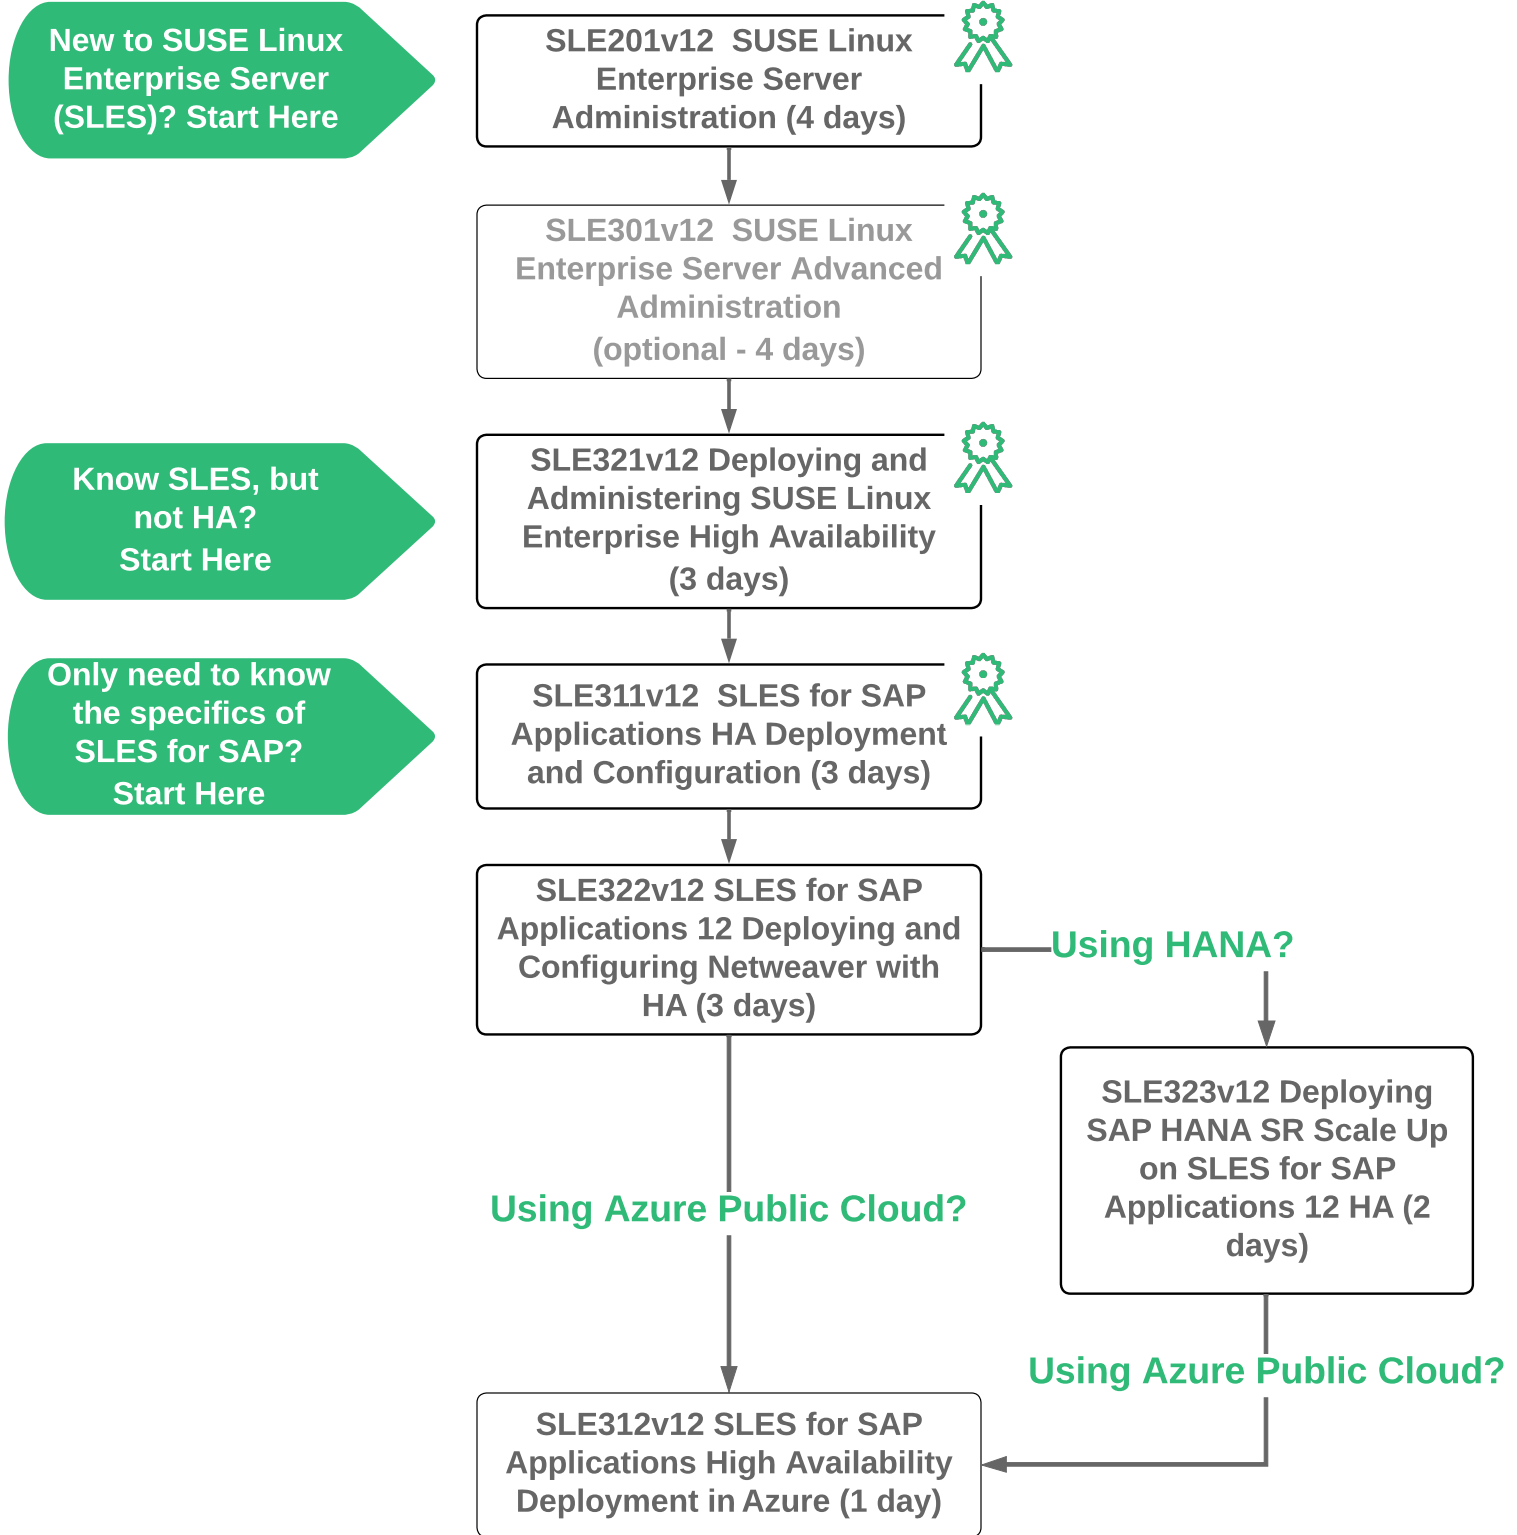

# SUSE Linux Enterprise Server for SAP Applications 12 Learning Path

Certification Exam Available:  
See <https://www.suse.com/training/exam/> for details.