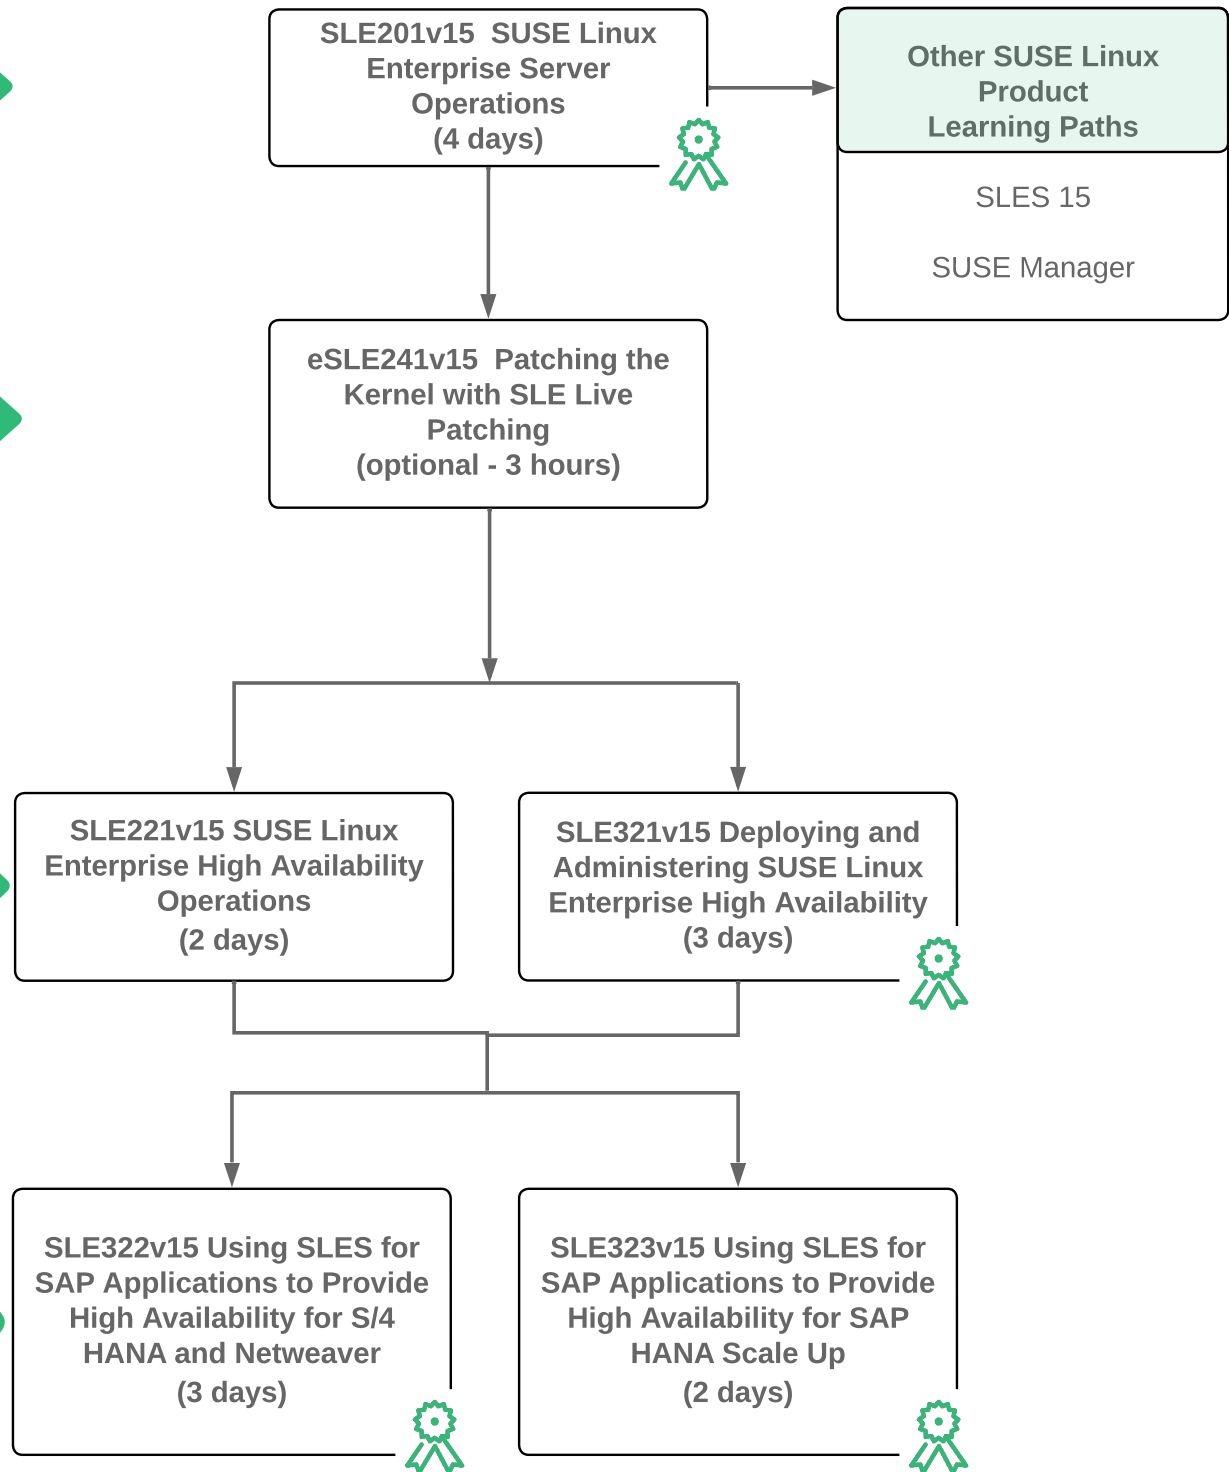

SUSE Linux Enterprise Server for SAP Applications 15 Learning Path

New to SUSE Linux Enterprise Server (SLES)? Start Here

Using Live Patching?

Know SLES, but not HA? Start Here

Only need to know the specifics of SLES for SAP? Start Here

Certification Exam Available:
See <https://www.suse.com/training/exam/> for details.