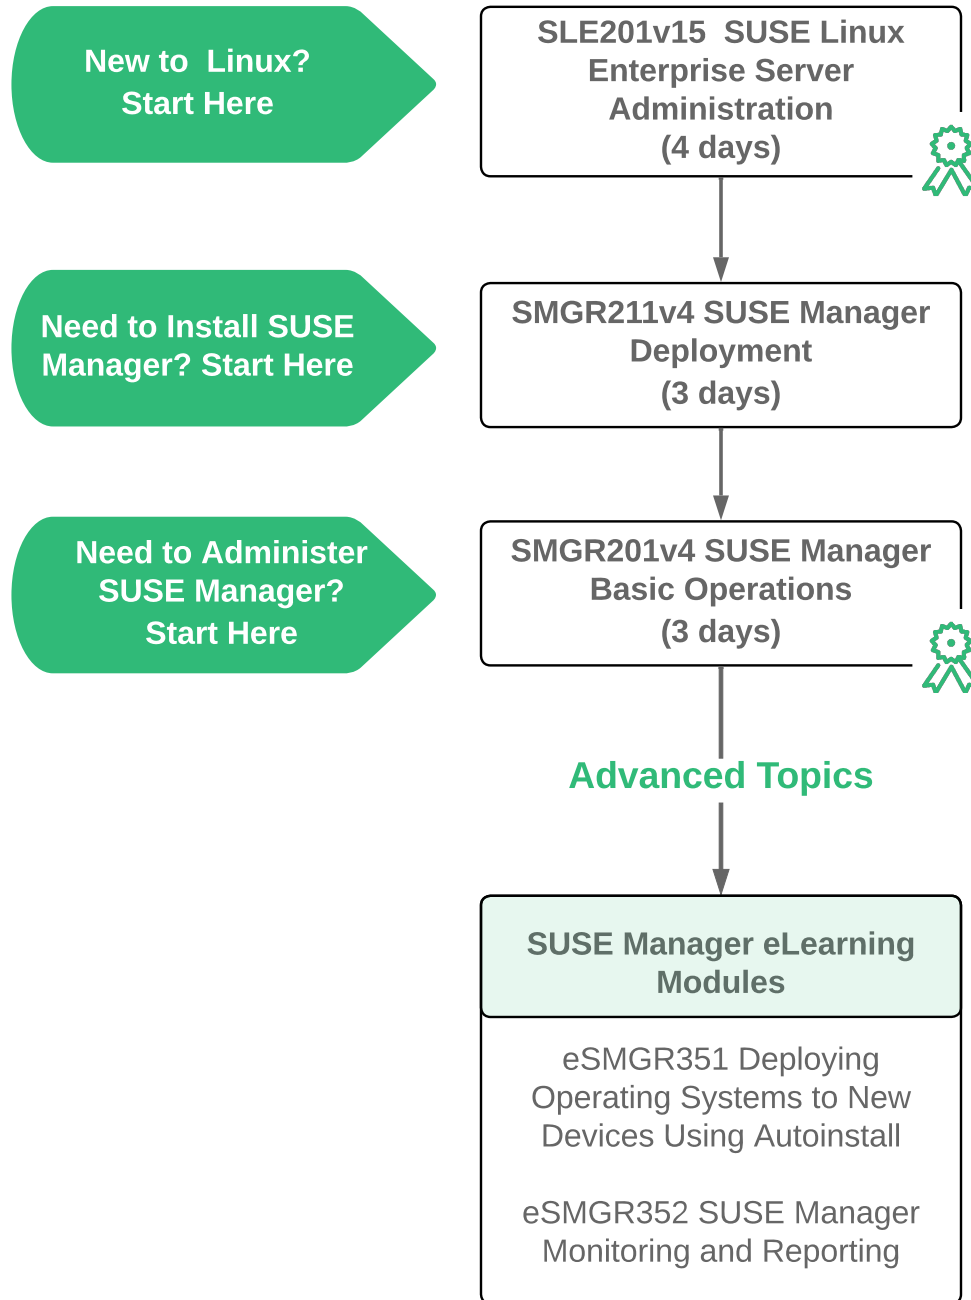

SUSE Manager v4 Learning Path

Certification Exam Available:
See <https://www.suse.com/training/exam/> for details.